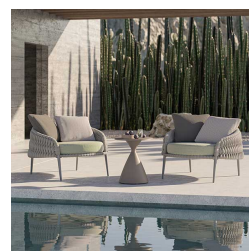

'Kalife' Round Lounge Chair

From

£2,955.66

Excl. Tax: £2,463.05

Product Images

Short Description

'KALI31' is a round lounge chair with an aluminium structure in a matt grey finish, with a polyester braid detail.

- Contemporary basket weave braid in a grey colour
- Cushions as standard in a choice of two Sunbrella Natté fabrics, grey and white
- Additional fabrics available on request
- Protective cover sold separately
- Part of the 'Kalife' range, matching furniture such as sofas and tables also available.

Please note that this range does carry a lead time of approx. 6 weeks from order.

Description

The 'Kalife' Collection

Relax by the pool, indulge in a book under the shelter of an umbrella pine, or bask in the breathtaking view of the Mediterranean from the terrace—the Kalife collection epitomises the Riviera lifestyle.