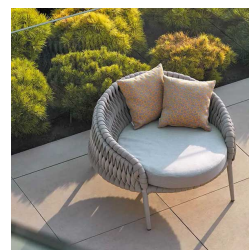

'Kalife' Round Lounge Chair

From

£2,955.66

Excl. Tax: £2,463.05

Product Images

Short Description

'KALI31' is a round lounge chair with an aluminium structure in a matt grey finish, with a polyester braid detail.

- Contemporary basket weave braid in a grey colour
- Cushions as standard in a choice of two Sunbrella Natté fabrics, grey and white
- Additional fabrics available on request
- Protective cover sold separately
- Part of the 'Kalife' range, matching furniture such as sofas and tables also available.

Please note that this range does carry a lead time of approx. 6 weeks from order.

Description

The 'Kalife' Collection

Relax by the pool, indulge in a book under the shelter of an umbrella pine, or bask in the breathtaking view of the Mediterranean from the terrace—the Kalife collection epitomises the Riviera lifestyle.