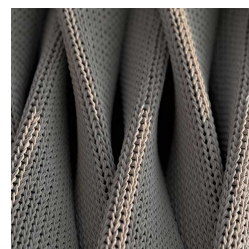

'Kalife' Round Lounge Chair

From

£2,955.66

Excl. Tax: £2,463.05

Product Images

Short Description

'KALI31' is a round lounge chair with an aluminium structure in a matt grey finish, with a polyester braid detail.

- Contemporary basket weave braid in a grey colour
- Cushions as standard in a choice of two Sunbrella Natté fabrics, grey and white
- Additional fabrics available on request
- Protective cover sold separately
- Part of the 'Kalife' range, matching furniture such as sofas and tables also available.

Adorned with striking braiding crafted from PVC-coated polyester, this collection boasts originality, resilience, and impeccable waterproofing, exuding unmatched elegance. Paired with plush cushions, it ensures both comfort and warmth.