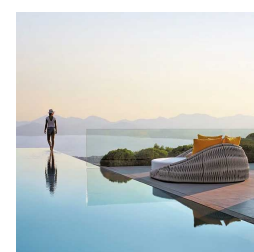

'Kalife' Loveseat

From
£10,149.65
Excl. Tax: £8,458.04

Product Images

Short Description

'KALI30' is a round Loveseat with an aluminium structure in a matt grey finish, with a polyester braid detail.

- Contemporary basket weave braid in a grey colour
- Cushions as standard in a choice of two Sunbrella Natté fabrics, grey and white
- Additional fabrics available on request
- Protective cover sold separately
- Part of the 'Kalife' range, matching furniture such as sofas and tables also available.

Please note that this range does carry a lead time of approx. 6 weeks from order.

Description

The 'Kalife' Collection

Relax by the pool, indulge in a book under the shelter of an umbrella pine, or bask in the breathtaking view of the Mediterranean from the terrace—the Kalife collection epitomises the Riviera lifestyle.

Adorned with striking braiding crafted from PVC-coated polyester, this collection boasts originality, resilience, and impeccable waterproofing, exuding unmatched elegance. Paired with plush cushions, it ensures both comfort and warmth.