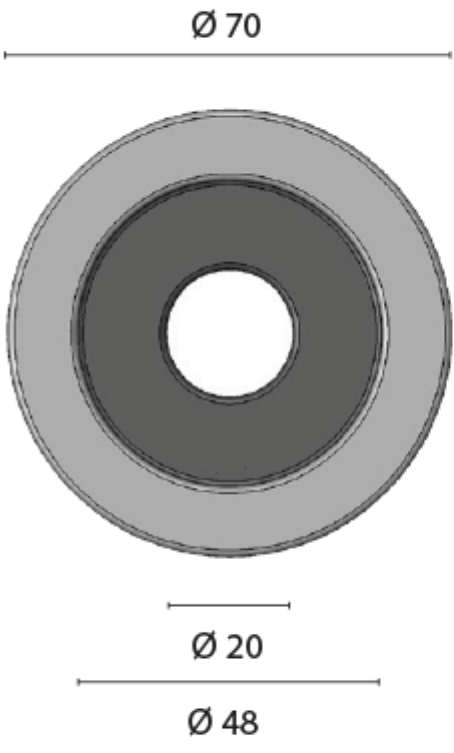

## Dimensions

**Power Led**

## Additional Information

---

Weight (kg)	0.170000
Manufacturer	Foresti & Suardi
Installation	Recessed
Light Element Type	Power LED
Wattage	3.6W
CRI	>90
Input Voltage	10-30Vdc
IP Rating	IP65
Dimmer	Yes
Bezel Size (mm)	Ø70.00
Cut-out Size (mm)	Ø61.00
Depth (mm)	28.00
Finish	Chrome