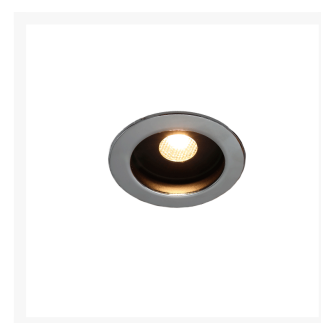

## Short Description

The Nettuno GTP spotlight range brings the antiglare luminaire design philosophy into a compact package. At only 28mm deep, the fittings require only a shallow recess, making them ideal for tight spots or areas with restricted headroom.

Nettuno GTP packs a huge amount of technology into a very compact form. The Nichia™ LED chip produces a very high quality LED output with an average colour rendering index of over 90. The spotlight is waterproof from the front and rear with a 65 ingress protection rating and is available in 3200°K or 4000°K colour temperatures. The contrasting chrome bezel adds a decorative touch and ties the fitting in with other similarly finished items nearby.