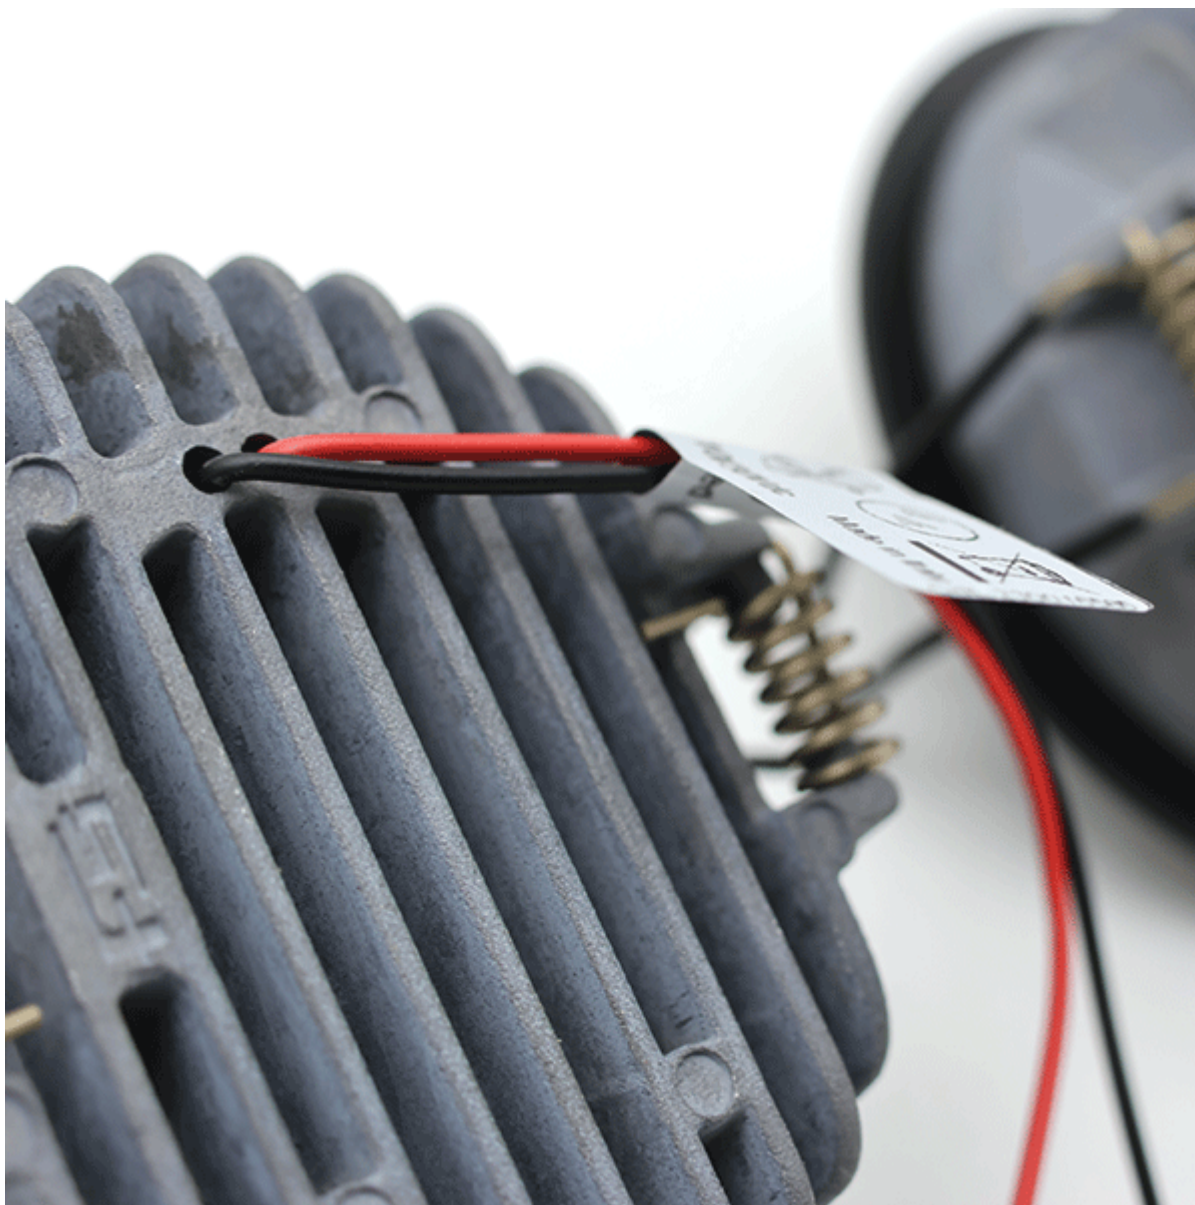

Heat Dissipation

Heat dissipation is key to the performance and longevity of LED lighting. Our Power LED modules have been carefully designed to ensure that the heat is taken away from the LED chips and dissipated through the incorporated heat sink designed into the product housing.

Circuit board temperatures are closely monitored during the development phase of each product and appropriate heat dissipation can then be accurately calculated to ensure that product will continue to perform for many years

---

A Family of Fittings

The Nettuno range features a number of models based on the same physical platform and design philosophy. There is a luminaire for every job.