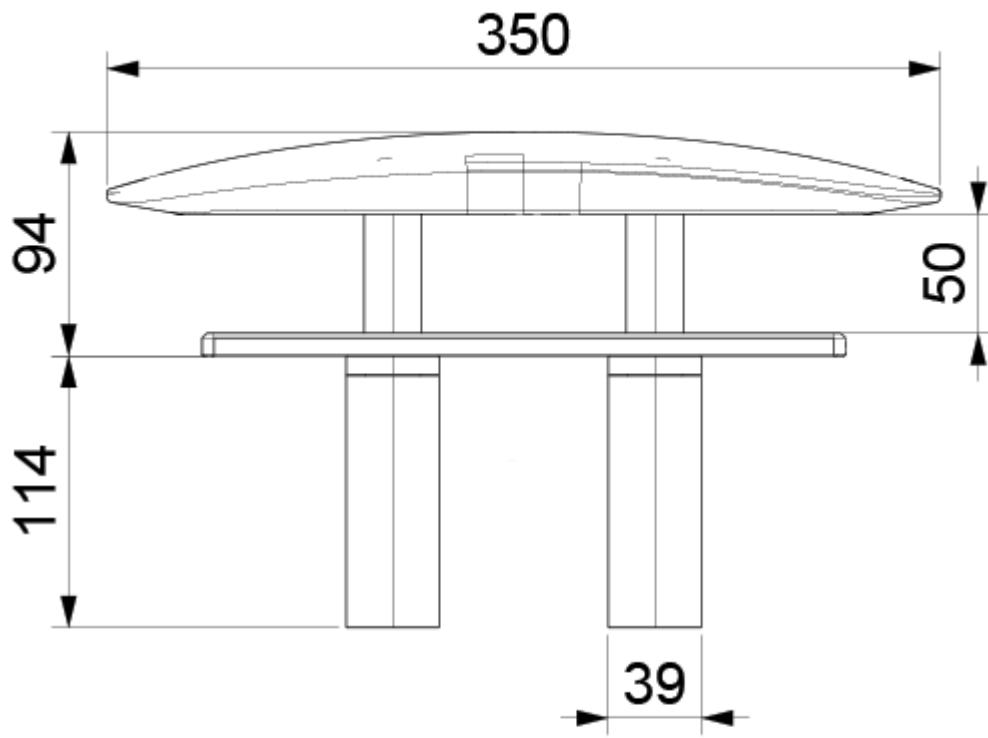

- Screw fixing from above deck (fixings sold separately)
- Smooth edge design for safety on deck
- Polished finish
- High load capacity
- No drains required - watertight shafts
- Backing plate available on request

Description

Elegance & Practicality

This retractable cleat is not only a beautiful addition to any deck but also an excellent practical choice. Effortlessly lowering when not required, the cleat helps to keep the deck clear from trip hazards. Viton™ seals ensure water can never pass through the cleat's shafts. The cleat is available in five different sizes and has a high load rating.

Code	Length (mm)	Depth (mm)	Weight (kg)	Working Load (daN)
IC-CI140SS	140	38	0.5	1400
IC-CI200SS	200	55	1.3	2200
IC-CI270SS	270	68	2.7	4000
IC-CI350SS	350	88	5.5	6000
IC-CI420SS	420	95	8.9	12000

Additional Information

Finish	316 Stainless Steel
Weight (kg)	0.500000

Product Options

Length (mm):	140
	200
	350
	420
	270