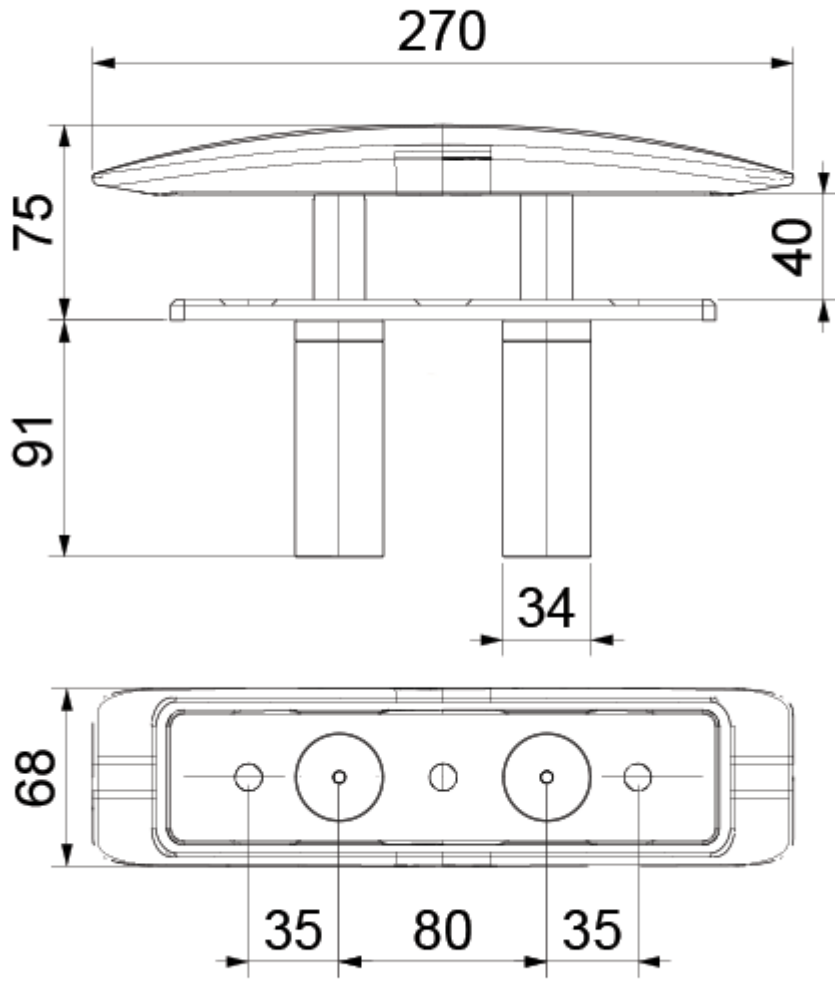

- Screw fixing from above deck (fixings sold separately)
- Smooth edge design for safety on deck
- Polished finish
- High load capacity
- No drains required - watertight shafts
- Backing plate available on request

Description

Elegance & Practicality

This retractable cleat is not only a beautiful addition to any deck but also an excellent practical choice. Effortlessly lowering when not required, the cleat helps to keep the deck clear from trip hazards. Viton™ seals ensure water can never pass through the cleat's shafts. The cleat is available in five different sizes and has a high load rating.

Code	Length (mm)	Depth (mm)	Weight (kg)	Working Load (daN)
IC-CI140SS	140	38	0.5	1400
IC-CI200SS	200	55	1.3	2200
IC-CI270SS	270	68	2.7	4000
IC-CI350SS	350	88	5.5	6000
IC-CI420SS	420	95	8.9	12000

Additional Information

Finish	316 Stainless Steel
Weight (kg)	0.500000

Product Options

Length (mm):	140
	200
	350
	420
	270