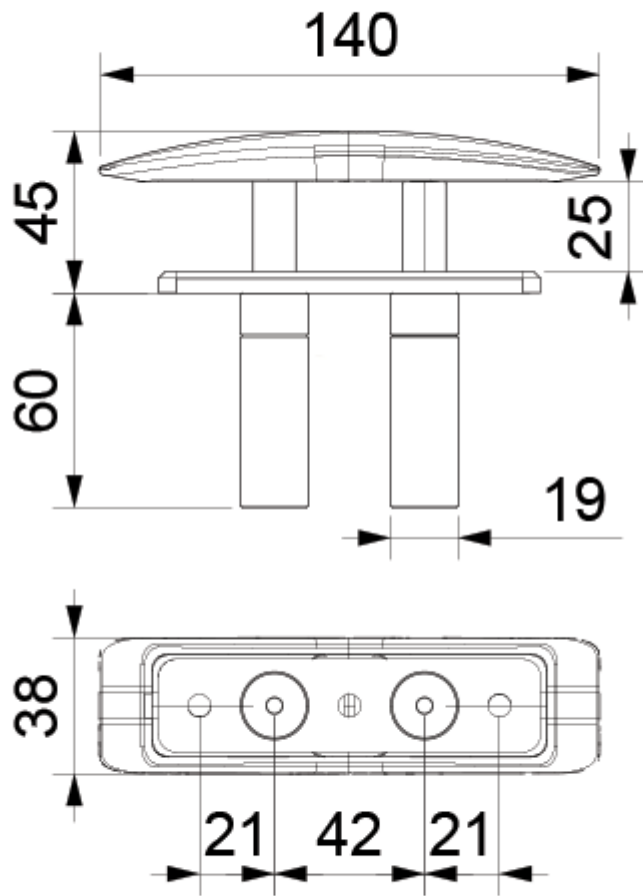

- Screw fixing from above deck (fixings sold separately)
- Smooth edge design for safety on deck
- Polished finish
- High load capacity
- No drains required - watertight shafts
- Backing plate available on request

Code	Length (mm)	Depth (mm)	Weight (kg)	Working Load (daN)
IC-CI140SS	140	38	0.5	1400
IC-CI200SS	200	55	1.3	2200
IC-CI270SS	270	68	2.7	4000
IC-CI350SS	350	88	5.5	6000
IC-CI420SS	420	95	8.9	12000

Additional Information

Finish	316 Stainless Steel
Weight (kg)	0.500000

Product Options

Length (mm):	140
	200
	350
	420
	270