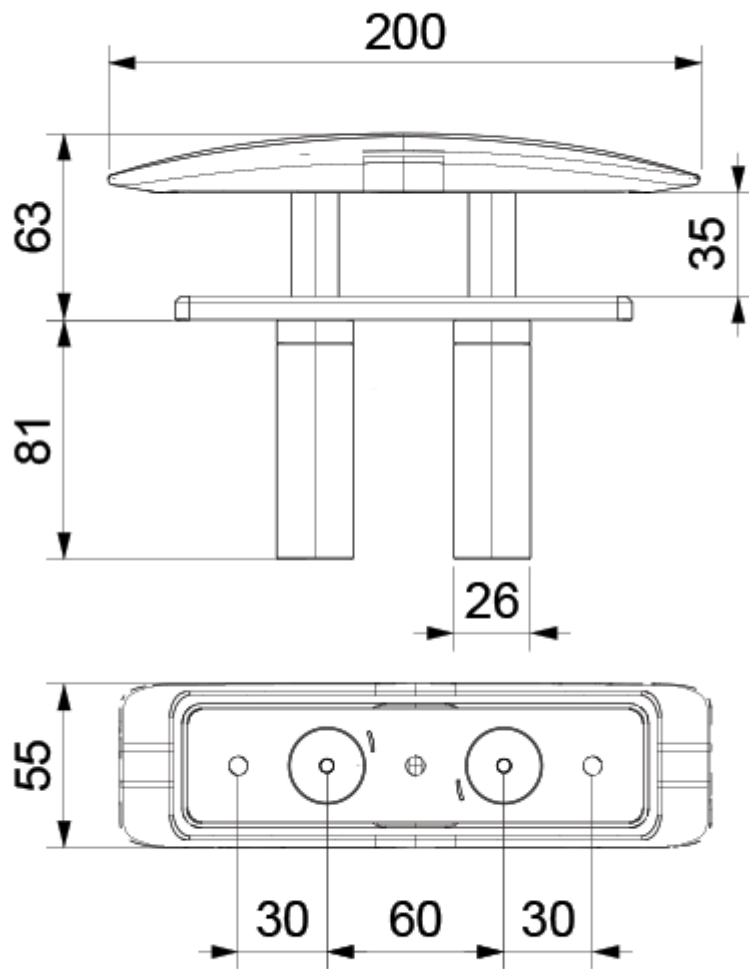

- Screw fixing from above deck (fixings sold separately)
- Smooth edge design for safety on deck
- Polished finish
- High load capacity
- No drains required - watertight shafts
- Backing plate available on request

Description

Elegance & Practicality

This retractable cleat is not only a beautiful addition to any deck but also an excellent practical choice. Effortlessly lowering when not required, the cleat helps to keep the deck clear from trip hazards. Viton™ seals ensure water can never pass through the cleat's shafts. The cleat is available in five different sizes and has a high load rating.

Code	Length (mm)	Depth (mm)	Weight (kg)	Working Load (daN)
IC-CI140SS	140	38	0.5	1400
IC-CI200SS	200	55	1.3	2200
IC-CI270SS	270	68	2.7	4000
IC-CI350SS	350	88	5.5	6000
IC-CI420SS	420	95	8.9	12000

Additional Information