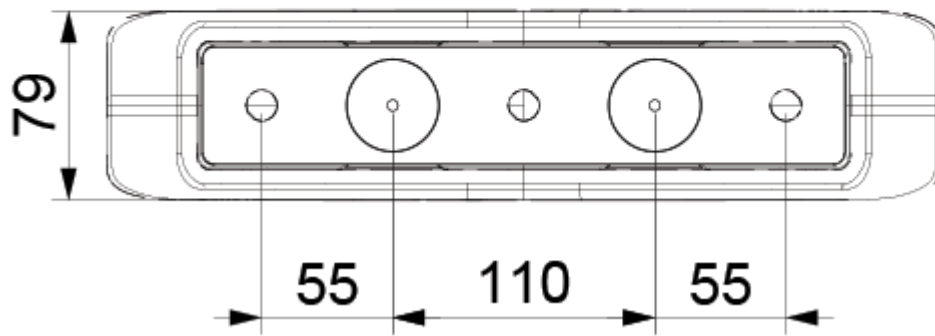

- Screw fixing from above deck (fixings sold separately)
- Smooth edge design for safety on deck
- Polished finish
- High load capacity
- No drains required - watertight shafts
- Backing plate available on request

Description

Elegance & Practicality

This retractable cleat is not only a beautiful addition to any deck but also an excellent practical choice. Effortlessly lowering when not required, the cleat helps to keep the deck clear from trip hazards. Viton™ seals ensure water can never pass through the cleat's shafts. The cleat is available in five different sizes and has a high load rating.

Code	Length (mm)	Depth (mm)	Weight (kg)	Working Load (daN)
IC-CI140SS	140	38	0.5	1400
IC-CI200SS	200	55	1.3	2200
IC-CI270SS	270	68	2.7	4000
IC-CI350SS	350	88	5.5	6000
IC-CI420SS	420	95	8.9	12000

Additional Information

Finish	316 Stainless Steel
Weight (kg)	0.500000

Product Options

Length (mm):	140
	200
	350
	420
	270