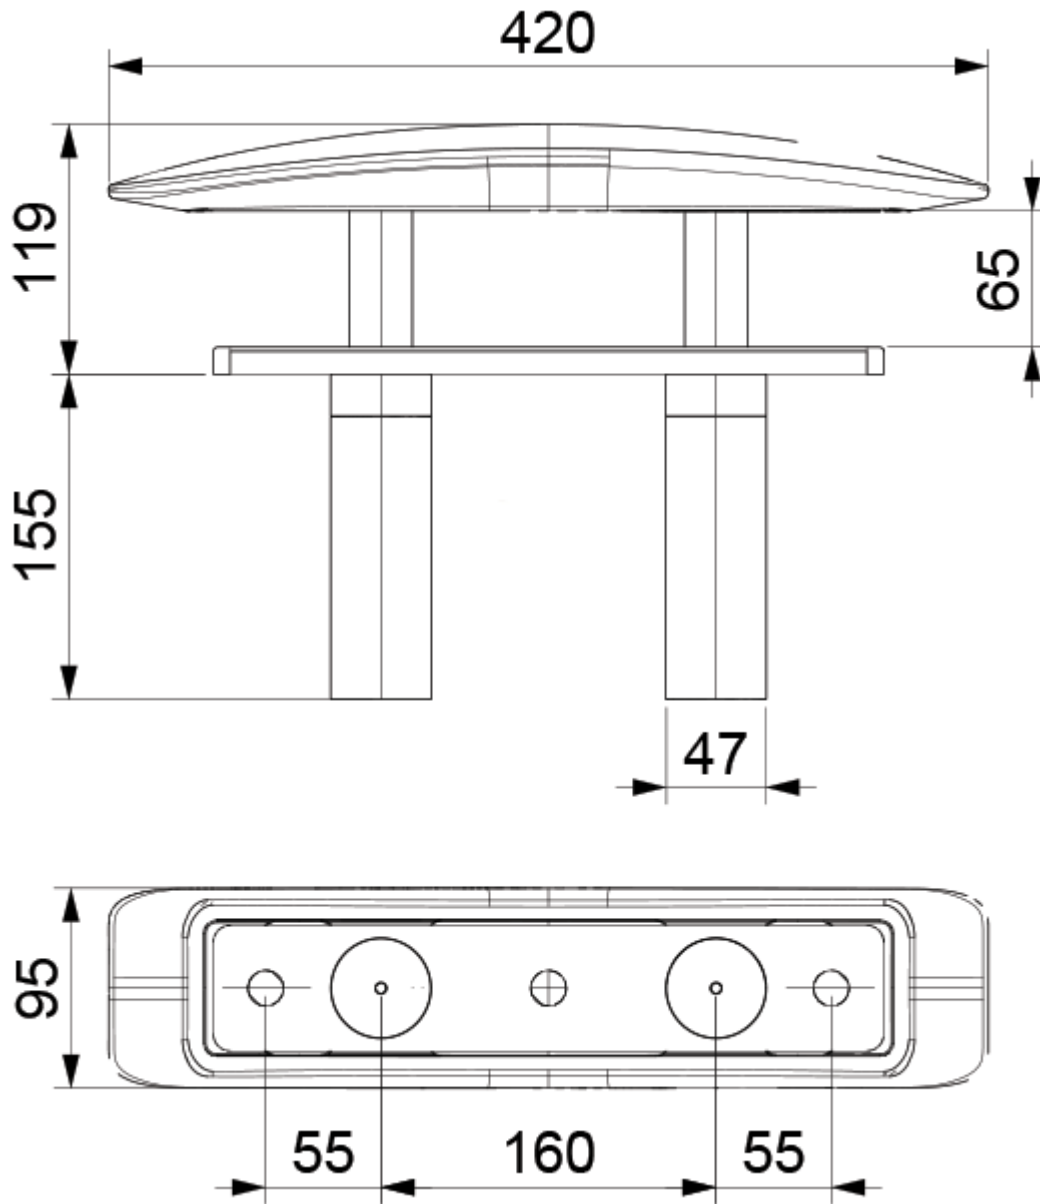

- Screw fixing from above deck (fixings sold separately)
- Smooth edge design for safety on deck
- Polished finish
- High load capacity
- No drains required - watertight shafts
- Backing plate available on request

Description

Elegance & Practicality

This retractable cleat is not only a beautiful addition to any deck but also an excellent practical choice. Effortlessly lowering when not required, the cleat helps to keep the deck clear from trip hazards. Viton™ seals ensure water can never pass through the cleat's shafts. The cleat is available in five different sizes and has a high load rating.

Code	Length (mm)	Depth (mm)	Weight (kg)	Working Load (daN)
IC-CI140SS	140	38	0.5	1400
IC-CI200SS	200	55	1.3	2200
IC-CI270SS	270	68	2.7	4000
IC-CI350SS	350	88	5.5	6000
IC-CI420SS	420	95	8.9	12000

Additional Information

Finish	316 Stainless Steel
Weight (kg)	0.500000

Product Options

Length (mm):	140
	200
	350
	420
	270