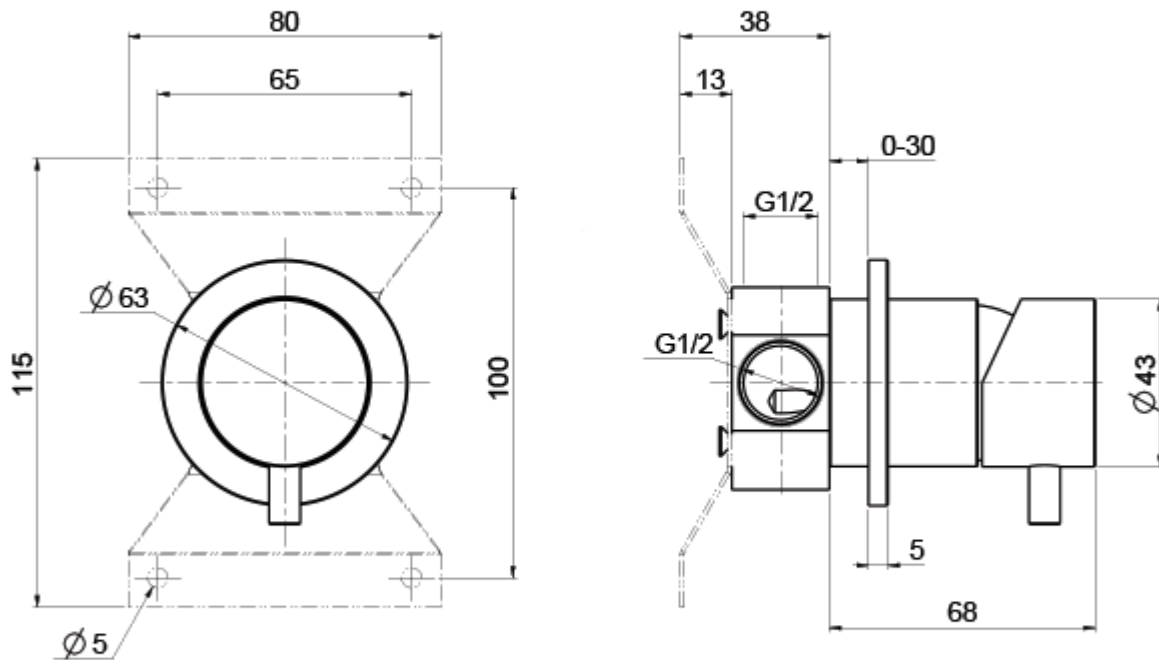

## Short Description

---

Single-lever two-way diverter valve for recessed installation. This diverter valve is made from marine-grade (316) stainless steel and is supplied in a lightly brushed finish.

The product is suitable for interior or exterior application and is particularly suited to harsh environments. The diverter can be used together with the matching single lever shower mixer which can be found in the related products section below.

## Product Drawing

## Additional Information

---

Wall Mounted	Yes
Depth (mm)	38.00
Base Diameter (mm)	63.00
Hose Connection	1/2" BSP Female
Weight (kg)	3.000000
Finish	316 Stainless Steel