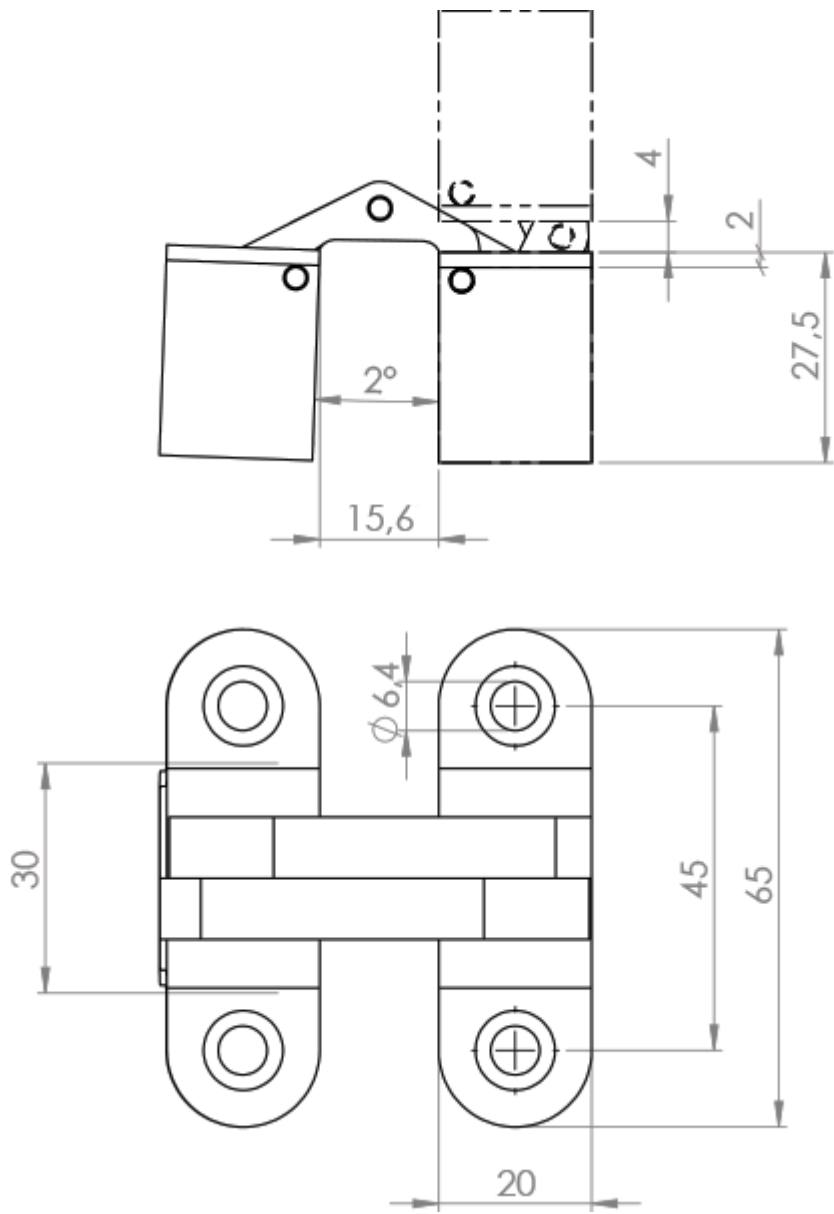

SOSS Concealed Hinge - Stainless Steel

From

£116.18

Excl. Tax: £96.82

Product Images

Short Description

A premium compact, concealed hinge made from 316-grade stainless steel with a mirror polished finish. This type of hinge is ideal for doors, tables or other applications requiring a 180° opening and the most corrosion resistant materials. The finish of the hinges is second-to-none, the perfect choice for projects without compromise.

Three sizes of hinge are available with varying leaf thicknesses: 14mm, 20mm and 30mm.

Description

Available In Three Sizes

Additional Information

Max. Opening	178°
Finish	316 Stainless Steel
Weight (kg)	0.200000

Product Options

Size: 14mm Leaf

20mm Leaf

30mm Leaf