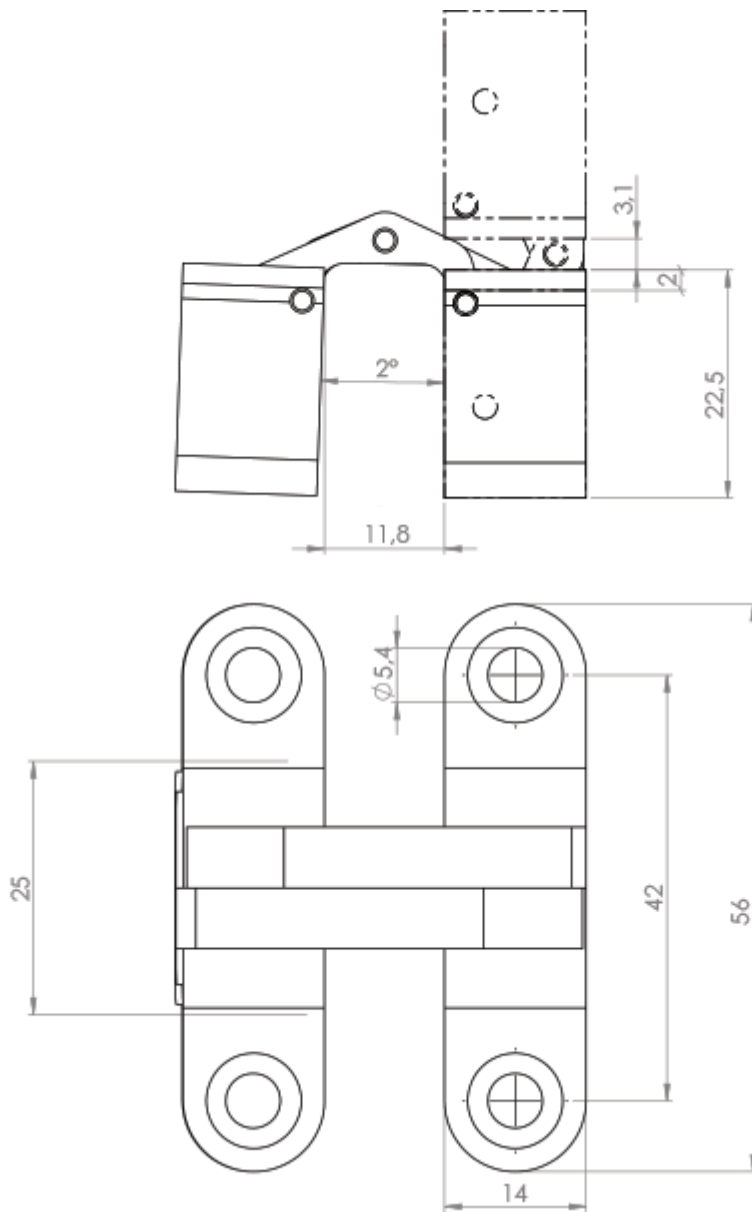

SOSS Concealed Hinge - Stainless Steel

From

£116.18

Excl. Tax: £96.82

Product Images

Short Description

A premium compact, concealed hinge made from 316-grade stainless steel with a mirror polished finish. This type of hinge is ideal for doors, tables or other applications requiring a 180° opening and the most corrosion resistant materials. The finish of the hinges is second-to-none, the perfect choice for projects without compromise.

Three sizes of hinge are available with varying leaf thicknesses: 14mm, 20mm and 30mm.

Description

Available In Three Sizes

Additional Information

Max. Opening	178°
Finish	316 Stainless Steel
Weight (kg)	0.200000

Product Options

Size: 14mm Leaf

20mm Leaf

30mm Leaf