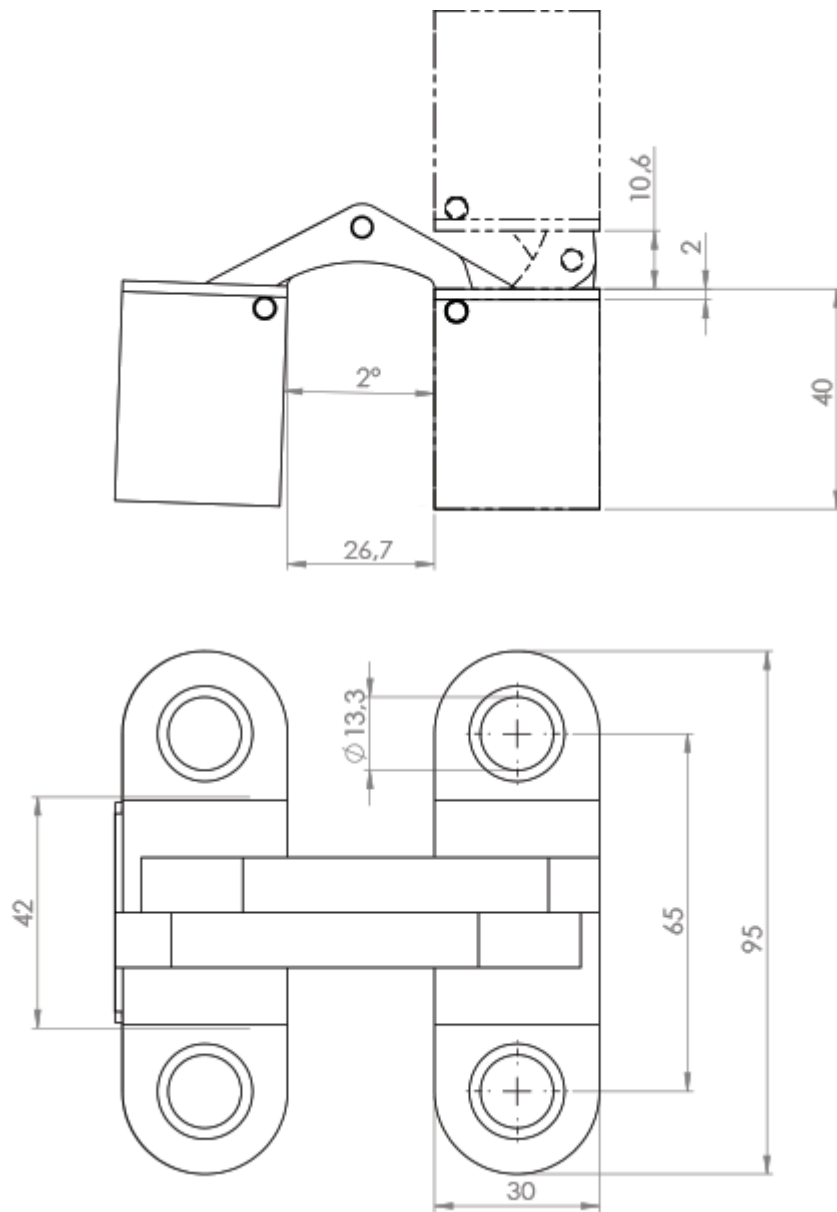

SOSS Concealed Hinge - Stainless Steel

From

£116.18

Excl. Tax: £96.82

Product Images

Short Description

A premium compact, concealed hinge made from 316-grade stainless steel with a mirror polished finish. This type of hinge is ideal for doors, tables or other applications requiring a 180° opening and the most corrosion resistant materials. The finish of the hinges is second-to-none, the perfect choice for projects without compromise.

Three sizes of hinge are available with varying leaf thicknesses: 14mm, 20mm and 30mm.

Description

Available In Three Sizes

Additional Information

Max. Opening	178°
Finish	316 Stainless Steel
Weight (kg)	0.200000

Product Options

Size: 14mm Leaf

20mm Leaf

30mm Leaf