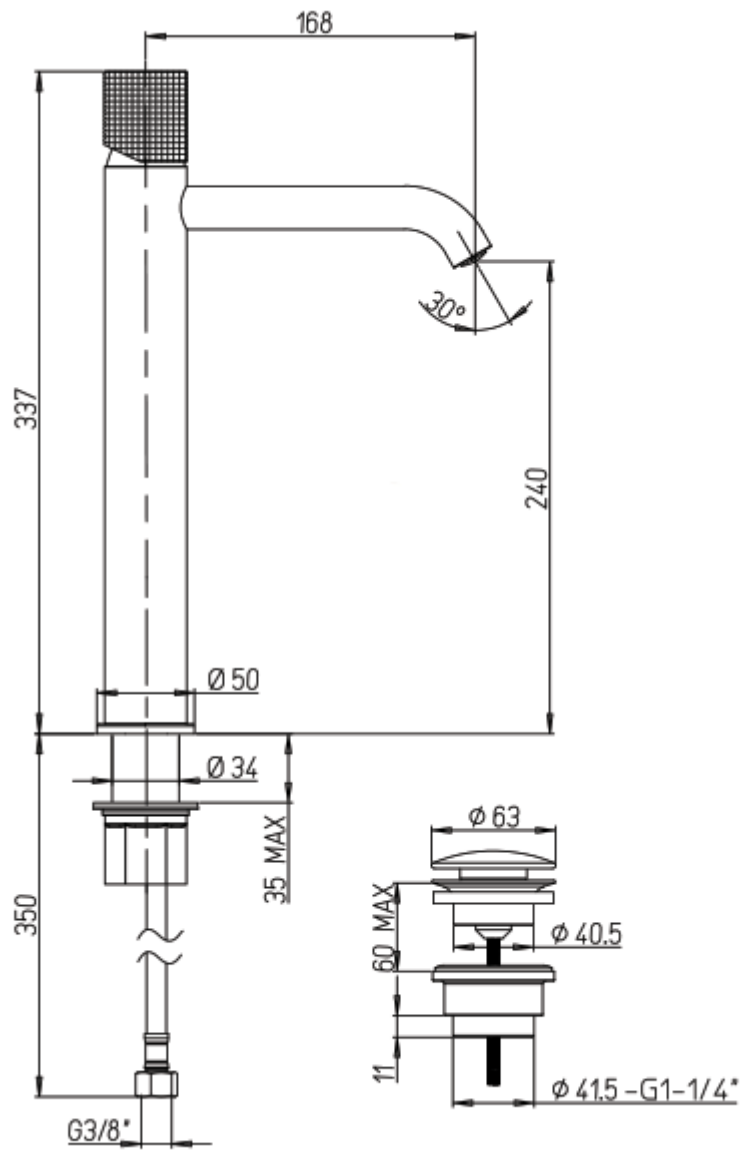

Cox Knurled Single Lever Basin Mixer Tap

£280.68

Excl. Tax: £233.90

Product Images

Short Description

The Cox Knurled tapware range is constructed from brass and is offered in a chrome plated finish as standard. This basin mixer comes complete with a 1 1/4" push-type pop-up waste in a matching finish.

Description

Product Drawing

PVD brushed black finish

Additional Information

Hose Length (mm)	350
Spout Height (mm)	240
Max. Counter Top Thickness (mm)	35
Wall Mounted	No
Base Diameter (mm)	50
Hose Connection	3/8" BSP Female
Weight (kg)	5.000000
Manufacturer	Foresti & Suardi
Finish	Chrome