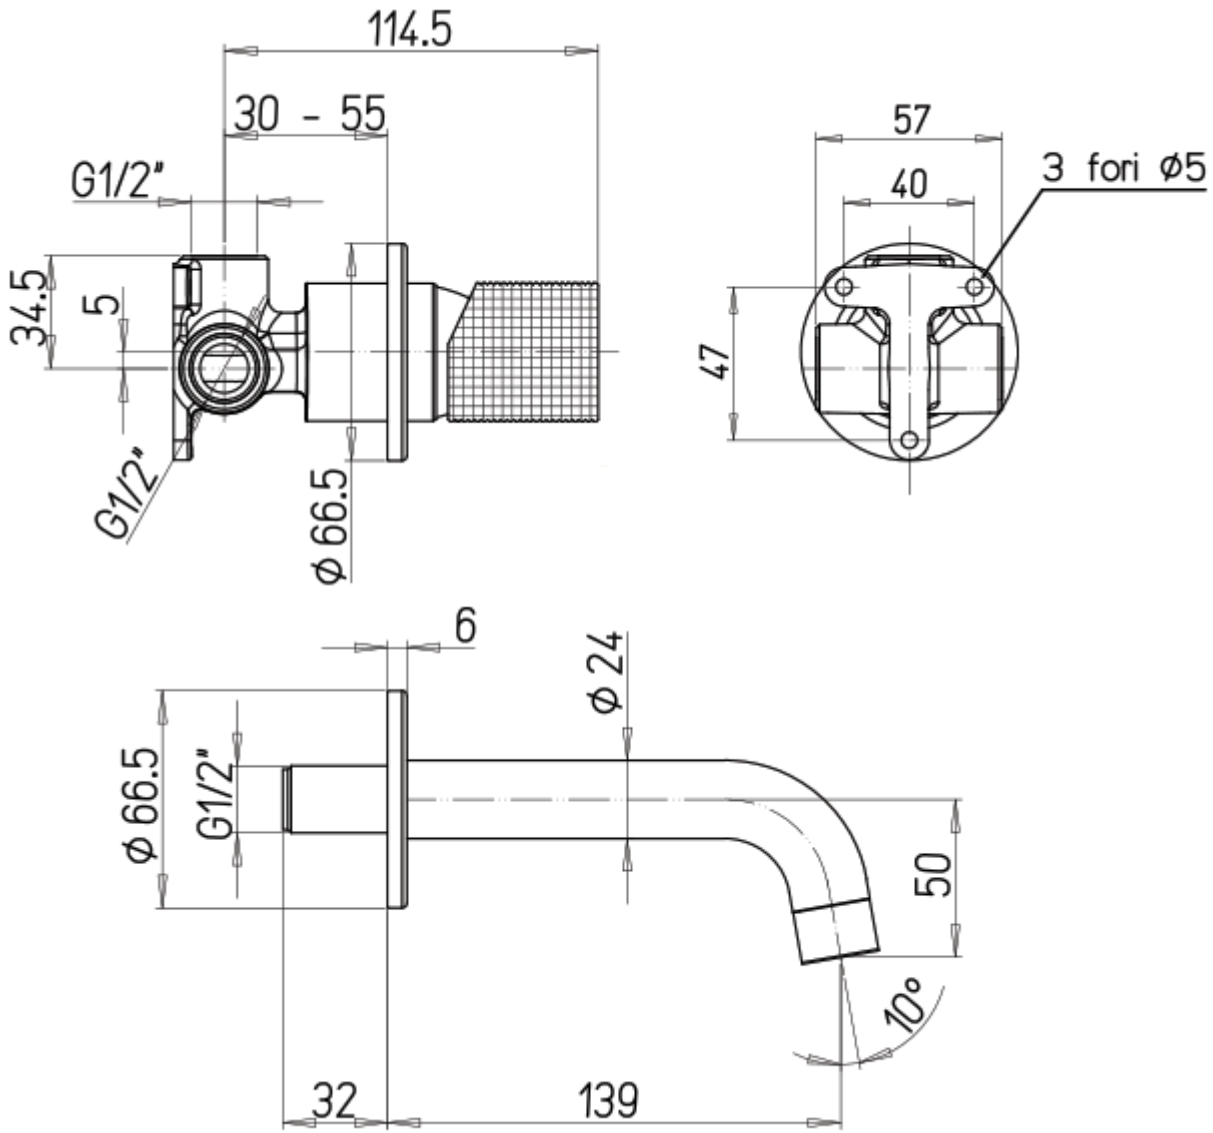

Cox Knurled Single Lever Wall Mounted Mixer Tap

£247.20

Excl. Tax: £206.00

Product Images

Short Description

The Cox Knurled tapware range is constructed from brass and is offered in a chrome plated finish as standard. This wall mounted mixer and separate spout comes complete with a 1 1/4" push-type pop-up waste in a matching finish.

Description

Product Drawing

PVD brushed black finish

Additional Information

| | |
|------------------|------------------|
| Wall Mounted | Yes |
| Depth (mm) | 65 |
| Tube Length (mm) | 139 |
| Hose Connection | 1/2" BSP Female |
| Weight (kg) | 3.000000 |
| Manufacturer | Foresti & Suardi |
| Finish | Chrome |