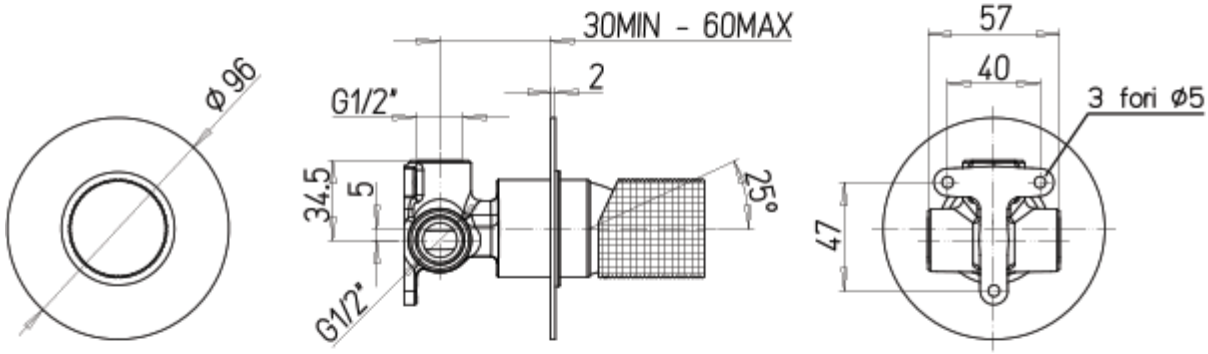

Cox Knurled Single Lever Shower Mixer

£115.25

Excl. Tax: £96.04

Product Images

Short Description

The Cox Knurled tapware range is constructed from brass and is offered in a chrome plated finish as standard. This wall mounted mixer is designed for use with our range of showers. It is a single output mixer (1-way) and is therefore designed for use with a single outlet. A mixer with a diverter is also available, see product 4455C.

Description

Product Drawing

PVD brushed black finish

Additional Information

Wall Mounted	Yes
Depth (mm)	65
Diameter (mm)	96
Hose Connection	1/2" BSP Female
Weight (kg)	3.500000
Manufacturer	Foresti & Suardi
Finish	Chrome