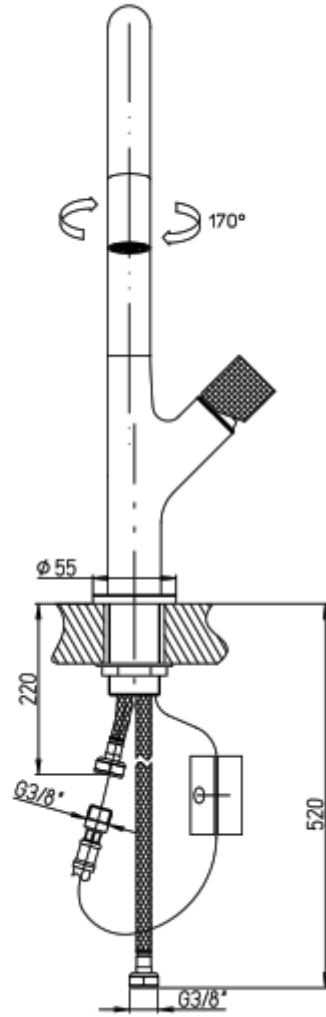

Cox Knurled Single Lever Basin Mixer Tap

£389.46

Excl. Tax: £324.55

Product Images

Short Description

The Cox Knurled tapware range is constructed from brass and is offered in a chrome plated finish as standard. The basin mixer features an extractable head, making it especially suited to a kitchen or galley application where some flexibility of water direction may be needed.

The Cox Knurled lever features an industrial desing inspired knurled effect finish.

The shower mixer is also available in a PVD brushed black finish on request. Please allow 4 to 6 weeks for delivery of items in this finish.

Description

Product Drawing

PVD brushed black finish

Additional Information

Spout Height (mm)	235
Max. Counter Top Thickness (mm)	50
Wall Mounted	No
Base Diameter (mm)	55
Tube Length (mm)	520
Hose Connection	3/8" BSP Female
Weight (kg)	4.000000
Manufacturer	Foresti & Suardi
Finish	Chrome