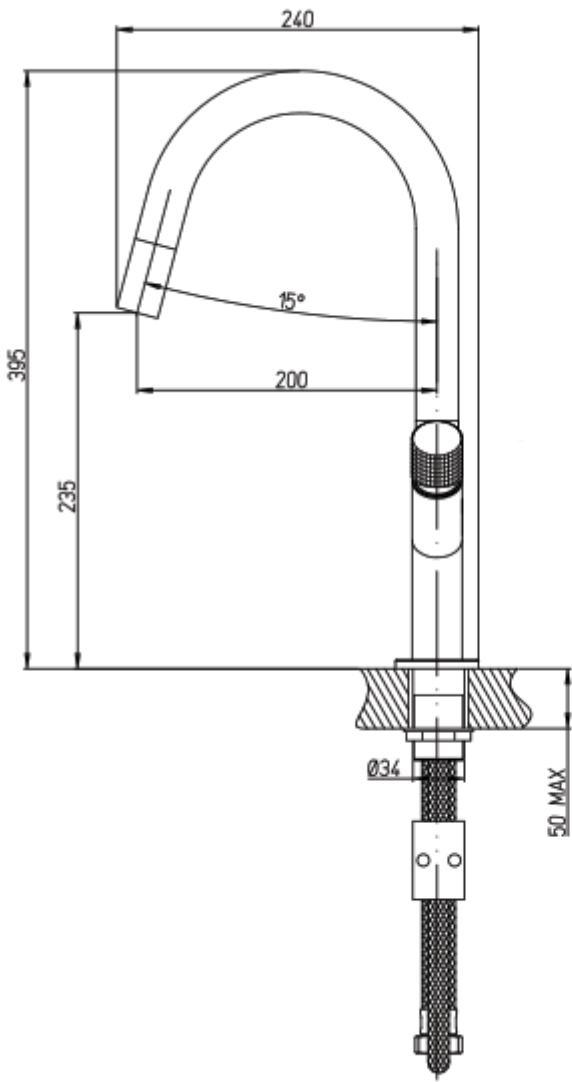

Cox Knurled Single Lever Basin Mixer Tap

£389.46

Excl. Tax: £324.55

Product Images

Short Description

The Cox Knurled tapware range is constructed from brass and is offered in a chrome plated finish as standard. The basin mixer features an extractable head, making it especially suited to a kitchen or galley application where some flexibility of water direction may be needed.

The Cox Knurled lever features an industrial desing inspired knurled effect finish.

The shower mixer is also available in a PVD brushed black finish on request. Please allow 4 to 6 weeks for delivery of items in this finish.

Description

Product Drawing

PVD brushed black finish

Additional Information

Spout Height (mm)	235
Max. Counter Top Thickness (mm)	50
Wall Mounted	No
Base Diameter (mm)	55
Tube Length (mm)	520
Hose Connection	3/8" BSP Female
Weight (kg)	4.000000
Manufacturer	Foresti & Suardi
Finish	Chrome