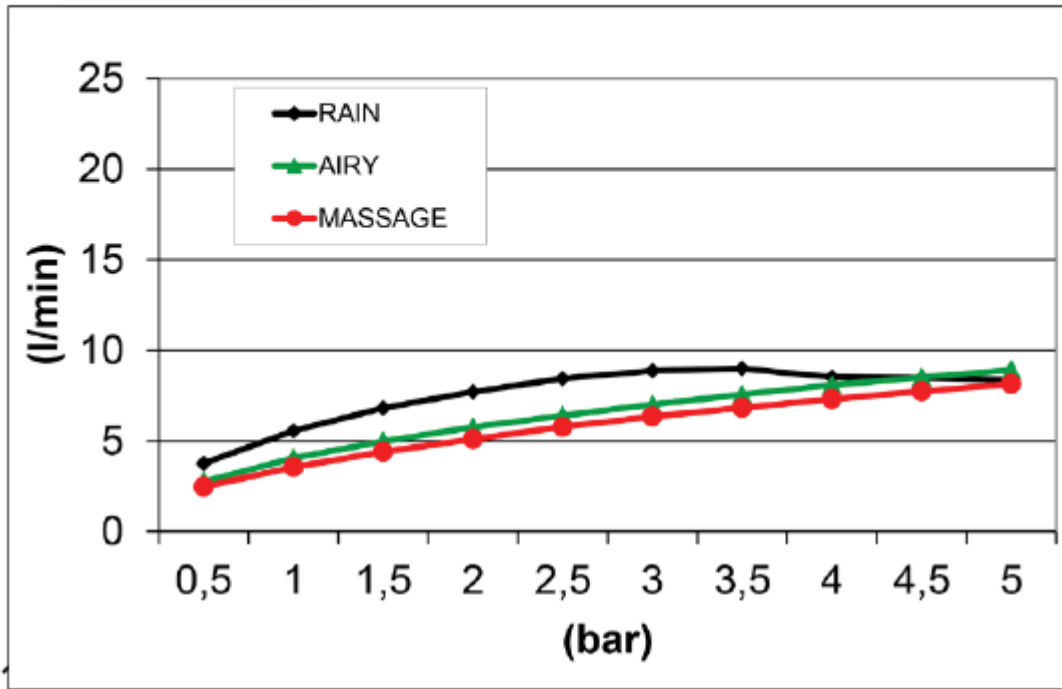

MIN: 1 bar | MAX: 5 bar | BEST: 3 bar

Finishes

Aside from the standard brushed stainless steel finish, we are able to also offer the following PVD finishes to our 316-grade tapware. These finishes are produced to order so please contact us for more information.