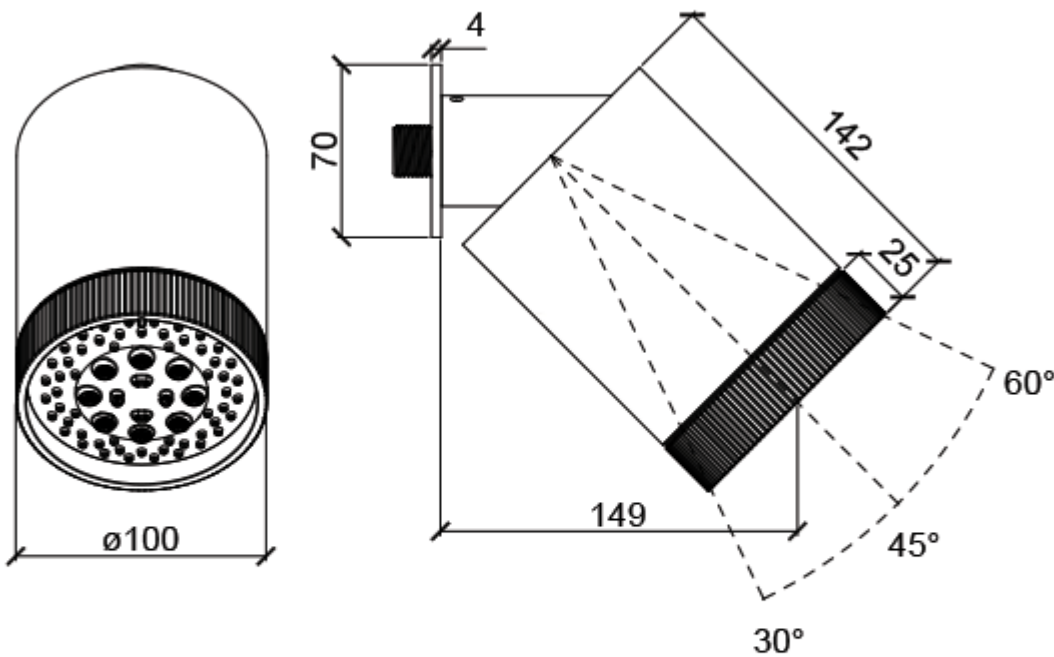

Short Description

A wall mounted multijet shower made from 316-grade stainless steel with a lightly brushed finish. This shower is suitable for use in both interior and exterior spaces and features three different water modes: rain, massage and airstream.

The shower head can be adjusted from 30° through to 60° incline.

Description

Product Drawing

Performance