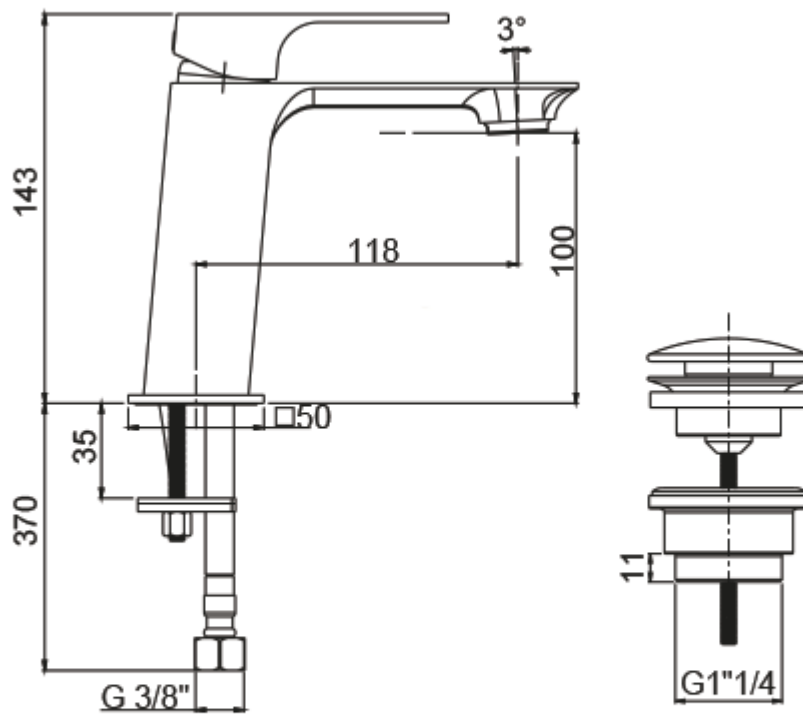

Venti Single Lever Basin Mixer Tap

£261.18

Excl. Tax: £217.65

Product Images

Short Description

The Venti tapware range is constructed from brass and is offered in a chrome plated finish as standard. This basin mixer comes complete with a 1 1/4" push operated pop-up waste in a matching finish.

On request, the Venti range can be finished in a matt black finish (interior only).

Description

Product Drawing

Optional Matt Black Finish

Additional Information

Hose Length (mm)	370
Spout Height (mm)	100
Max. Counter Top Thickness (mm)	35
Wall Mounted	No
Base Length (mm)	50
Base Width (mm)	50
Hose Connection	3/8" BSP Female
Weight (kg)	2.000000
Manufacturer	Foresti & Suardi
Finish	Chrome