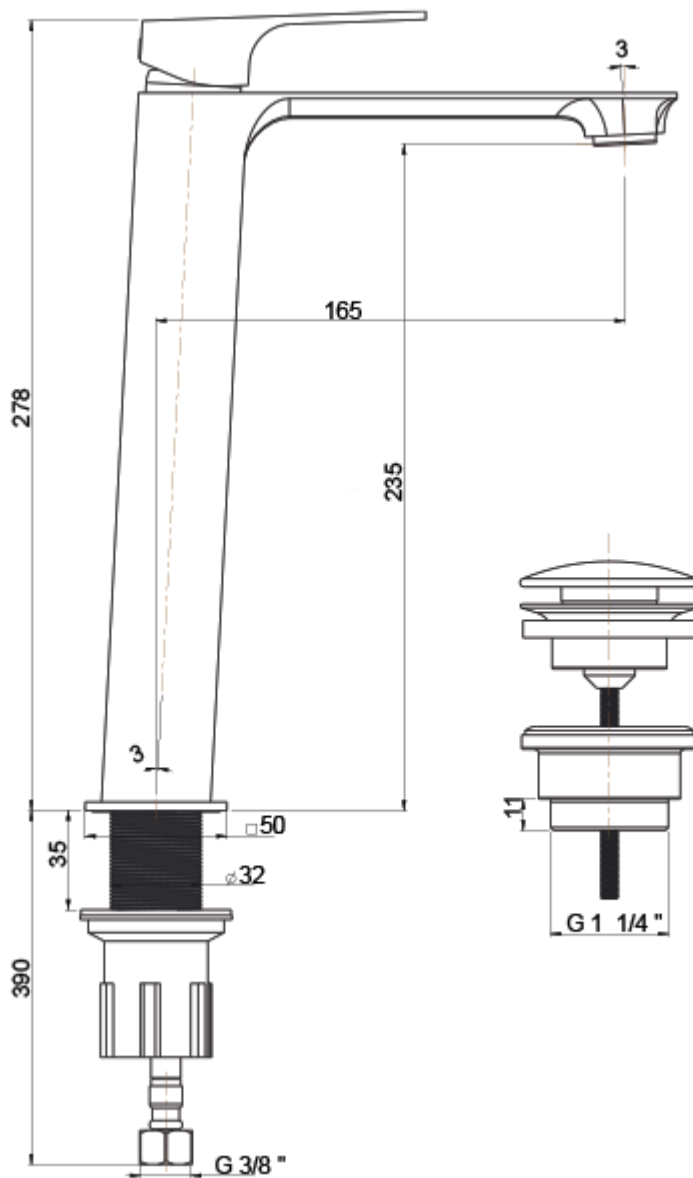

Short Description

The Venti tapware range is constructed from brass and is offered in a chrome plated finish as standard. This basin mixer comes complete with a 1 1/4" push operated pop-up waste in a matching finish. At around 280mm tall, this basin mixer is especially suited to countertop installations with tall surface mounted sinks.

On request, the Venti range can be finished in a matt black finish (interior only).

Description

Product Drawing