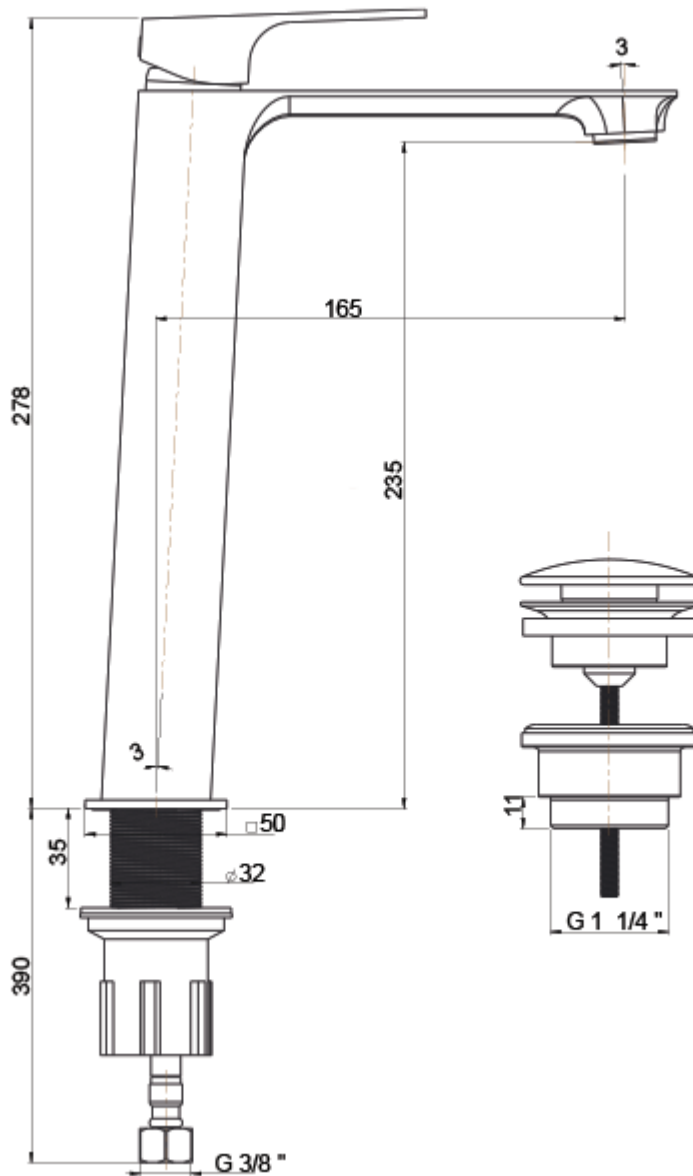

Venti Single Lever Basin Mixer Tap

£202.62

Excl. Tax: £168.85

Product Images

Short Description

The Venti tapware range is constructed from brass and is offered in a chrome plated finish as standard. This basin mixer comes complete with a 1 1/4" push operated pop-up waste in a matching finish. At around 280mm tall, this basin mixer is especially suited to countertop installations with tall surface mounted sinks.

On request, the Venti range can be finished in a matt black finish (interior only).

Description

Product Drawing

Optional Matt Black Finish

Additional Information

Hose Length (mm)	380
Spout Height (mm)	235
Max. Counter Top Thickness (mm)	35
Wall Mounted	No
Base Length (mm)	50
Base Width (mm)	50
Hose Connection	3/8" BSP Female
Weight (kg)	3.000000
Manufacturer	Foresti & Suardi
Finish	Chrome