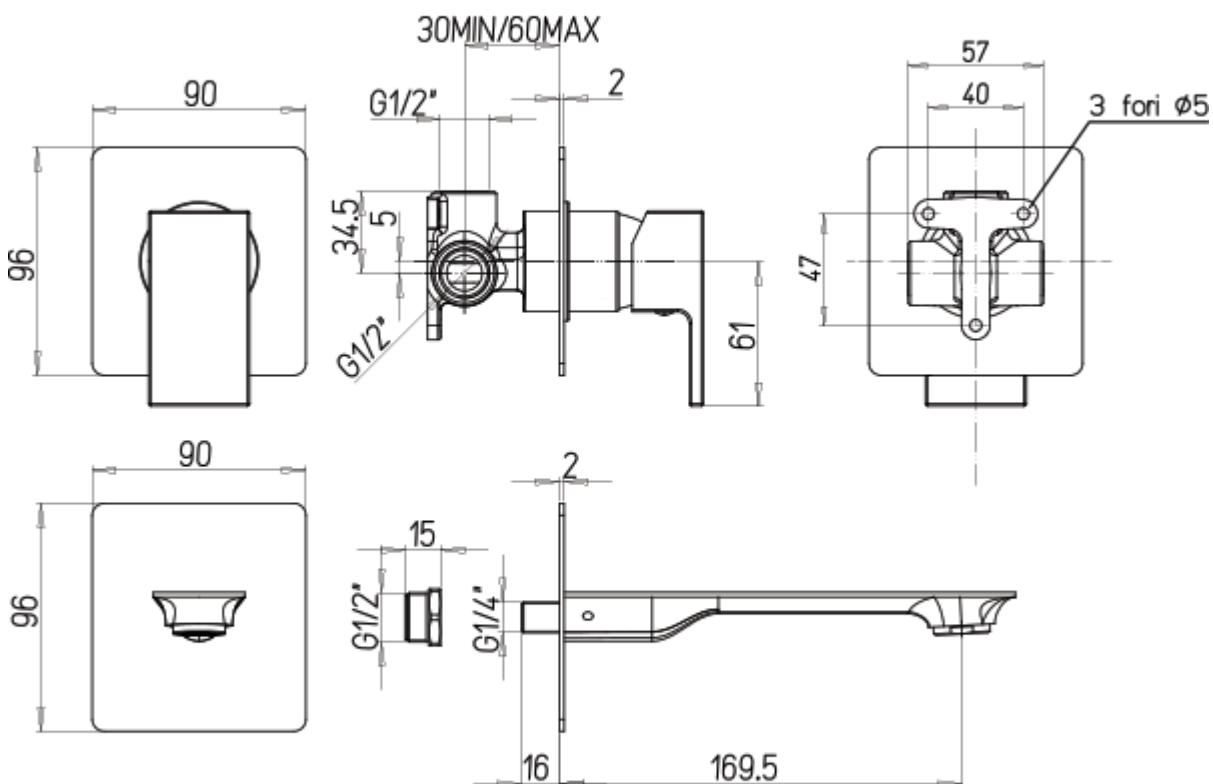

Venti Single Lever Wall Mounted Mixer Tap

£295.56

Excl. Tax: £246.30

Product Images

Short Description

The Venti tapware range is constructed from brass and is offered in a chrome plated finish as standard. This wall mounted basin mixer consists of a single lever mixer unit and a separate spout. It is supplied without a pop-up waste (can be bought separately).

On request, the Venti range can be finished in a matt black finish (interior only).

Description

Product Drawing

Optional Matt Black Finish

Additional Information

Spout Length (mm)	169.50
Spout Height (mm)	100
Max. Counter Top Thickness (mm)	35
Wall Mounted	Yes
Hose Connection	1/2" BSP Female
Weight (kg)	2.500000
Manufacturer	Foresti & Suardi
Finish	Chrome