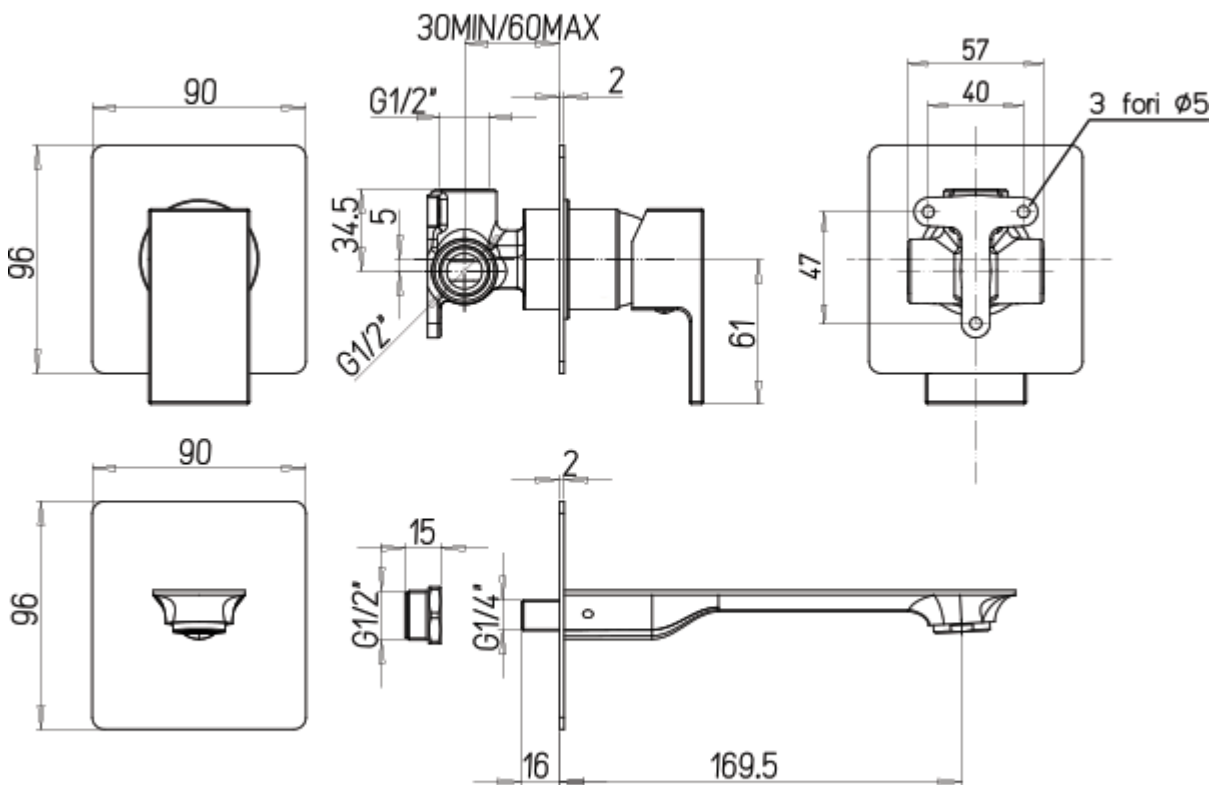

Venti Single Lever Wall Mounted Mixer Tap

£202.62

Excl. Tax: £168.85

Product Images

Short Description

The Venti tapware range is constructed from brass and is offered in a chrome plated finish as standard. This wall mounted basin mixer consists of a single lever mixer unit and a separate spout. It is supplied without a pop-up waste (can be bought separately).

On request, the Venti range can be finished in a matt black finish (interior only).

Description

Product Drawing

Optional Matt Black Finish

Additional Information

Spout Length (mm)	169.50
Spout Height (mm)	100
Max. Counter Top Thickness (mm)	35
Wall Mounted	Yes
Hose Connection	1/2" BSP Female
Weight (kg)	2.500000
Manufacturer	Foresti & Suardi
Finish	Chrome