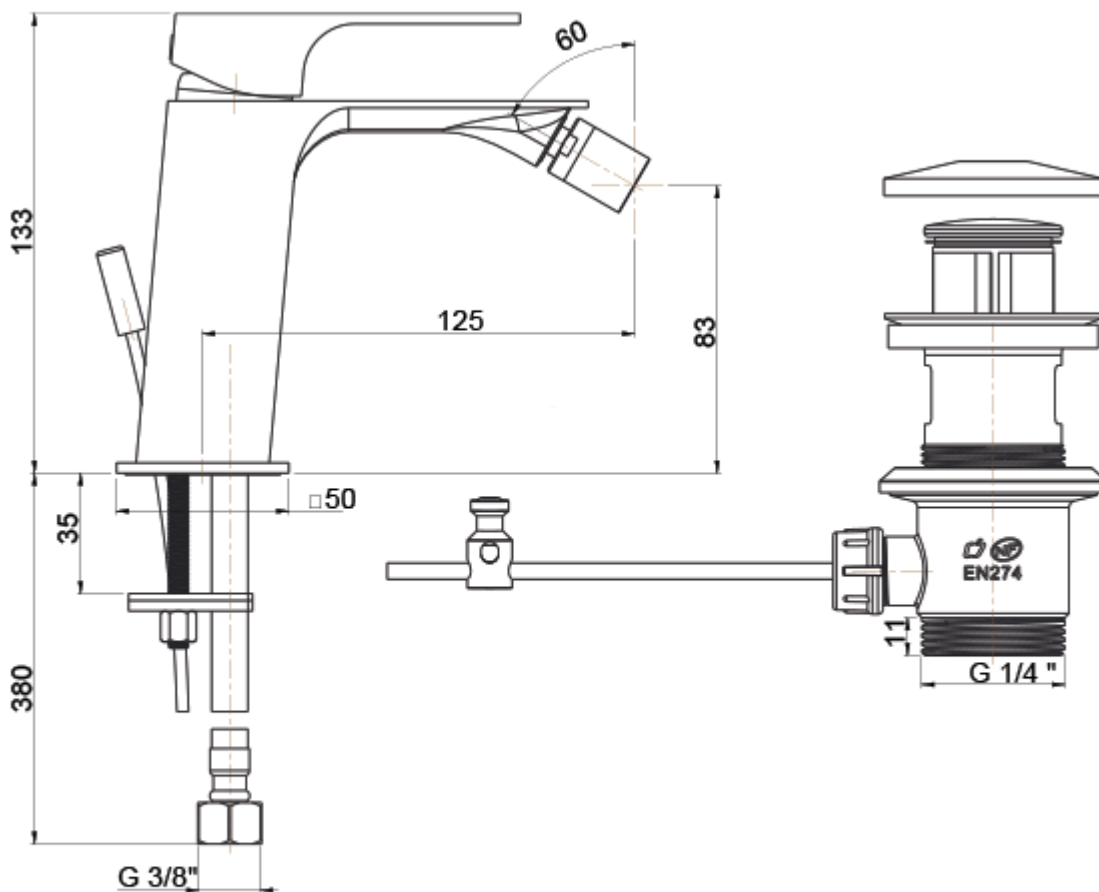

Venti Single Lever Bidet Mixer Tap

£261.18

Excl. Tax: £217.65

Product Images

Short Description

The Venti tapware range is constructed from brass and is offered in a chrome plated finish as standard. This basin mixer comes complete with a 1 1/4" lever operated pop-up waste in a matching finish. The mixer tap features an adjustable spout, making the product ideal for use as a bidet faucet.

On request, the Venti range can be finished in a matt black finish (interior only).

Description

Product Drawing

Optional Matt Black Finish

Additional Information

Hose Length (mm)	380
Spout Height (mm)	83
Max. Counter Top Thickness (mm)	35
Wall Mounted	No
Base Length (mm)	50
Base Width (mm)	50
Hose Connection	3/8" BSP Female
Weight (kg)	1.500000
Manufacturer	Foresti & Suardi
Finish	Chrome