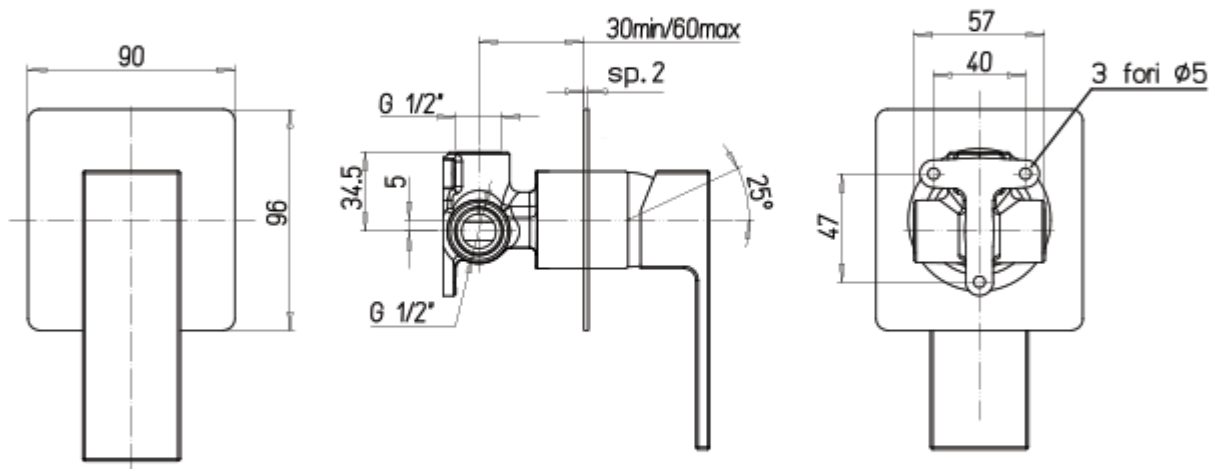

Venti Single Lever Shower Mixer

£150.60

Excl. Tax: £125.50

Product Images

Short Description

The Venti tapware range is constructed from brass and is offered in a chrome plated finish as standard. This shower mixer is ideal for use together with an overhead rain shower or a sliding rail shower system. The mixer is a 1-way system and can therefore only feed a single outlet.

On request, the Venti range can be finished in a matt black finish (interior only).

Description

Product Drawing

Optional Matt Black Finish

Additional Information

Wall Mounted	Yes
Depth (mm)	65
Base Length (mm)	90
Base Width (mm)	90
Hose Connection	1/2" BSP Female
Weight (kg)	1.500000
Manufacturer	Foresti & Suardi
Finish	Chrome