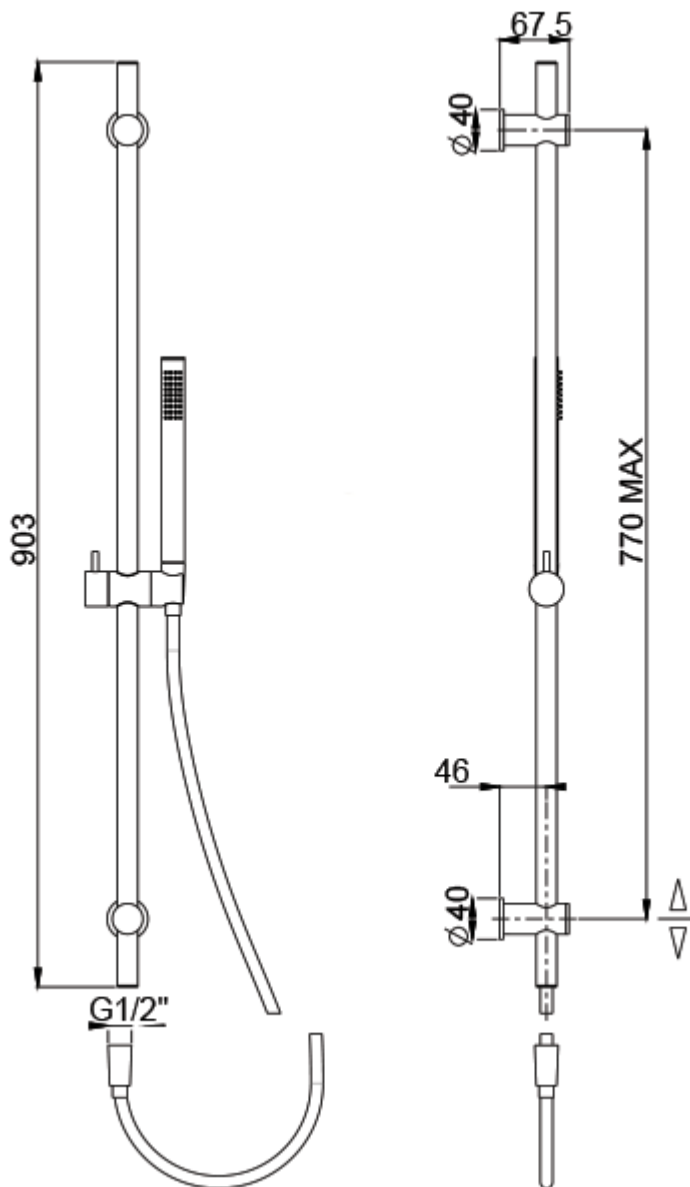

Sliding Rail Shower Kit

£367.14

Excl. Tax: £305.95

Product Images

Short Description

This sliding rail kit features an anti-limescale shower and PVC flexible hose. All metal components have been treated with a PVD finish in a brushed black.

Description

Product Drawing

Additional Information

Wall Mounted	Yes
Hose Connection	1/2" BSP Male
Weight (kg)	1.500000
Manufacturer	Foresti & Suardi
Finish	PVD Brushed Black