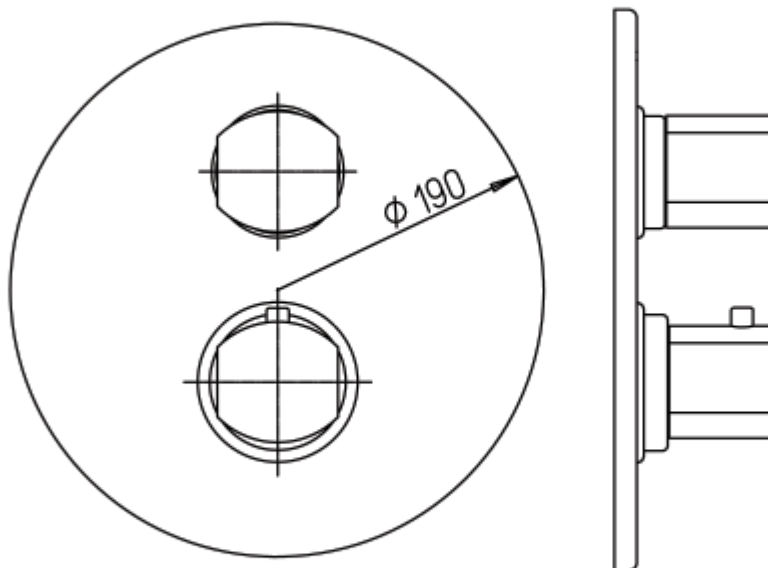

Ovo Thermostatic Shower Mixer & 2-Way Diverter

£274.20

Excl. Tax: £228.50

Product Images

Short Description

The Ovo recessed shower mixer and 2-way diverter is an elegant and high performance product. Featuring a thermostatic type mixer, the product offers a safe showering experience thanks to the intelligent water temperature management. The 2-way diverter valve allows up to two separate outlets to be connected to the mixer such as an overhead rain shower and a hand shower.

The product is made from solid brass and is sold with a chrome plated finish.

Description

Product Drawing - Front Plate

Additional Information

Wall Mounted	Yes
Depth (mm)	150
Diameter (mm)	190
Hose Connection	1/2" BSP Female
Weight (kg)	3.150000
Manufacturer	Paini
Finish	Chrome