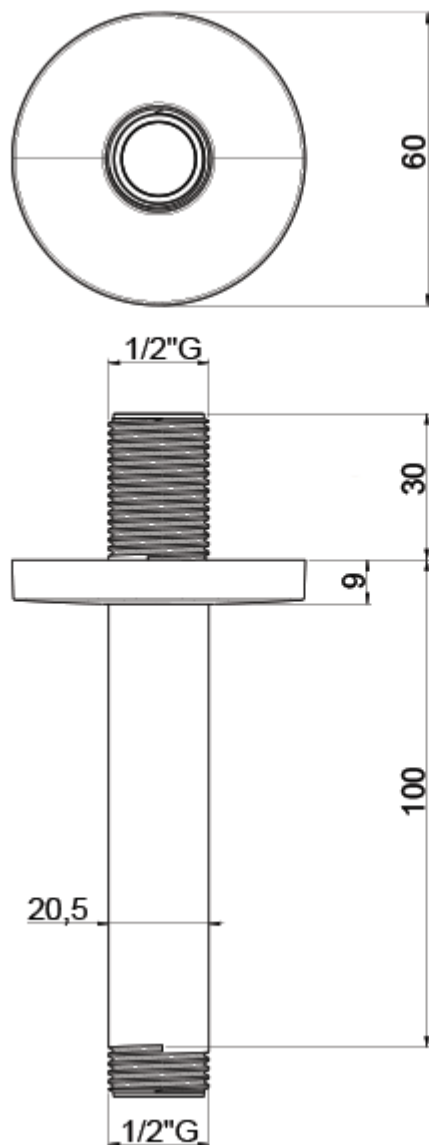

## Short Description

---

A chrome plated brass shower head bracket for ceiling installation. This shower head bracket is designed to be ceiling mounted, providing a fixing method for larger overhead shower heads. The connection point for the shower is a threaded 1/2" BSP male type, and requires a shower with a 1/2" BSP female connection.

The shower bracket is 100mm long which also serves to lower the shower head from the ceiling. This product is supplied in a chrome plated finish. Other finishes and lengths are available on request.

## Product Drawing

500mm long version pictured in white finish (on request)

## Additional Information

---

Wall Mounted	No
Base Diameter (mm)	60
Length (mm)	100
Hose Connection	1/2" BSP Male
Weight (kg)	0.500000
Finish	Chrome