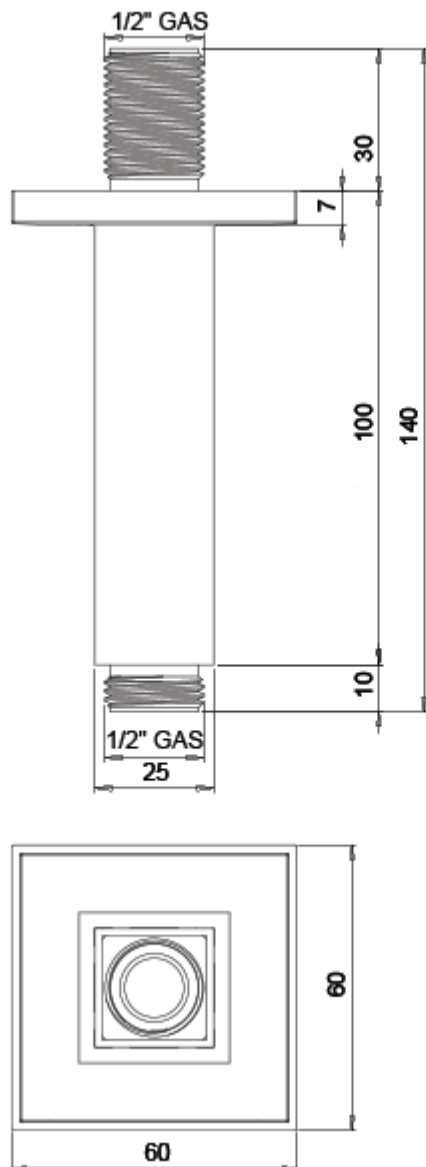

Ceiling Mounted Bracket For Shower Heads

£227.14

Excl. Tax: £189.28

Product Images

Short Description

A chrome plated brass shower head bracket for ceiling installation with square base and tube. This shower head bracket is designed to be ceiling mounted, providing a fixing method for larger overhead shower heads. The connection point for the shower is a threaded 1/2" BSP male type, and requires a shower with a 1/2" BSP female connection.

The shower bracket is 100mm long which also serves to lower the shower head from the ceiling. This product is supplied in a chrome plated finish. Other finishes and lengths are available on request.

Description

Product Drawing

500mm long version pictured in black finish (on request)

Additional Information

Wall Mounted	No
Base Length (mm)	60
Base Width (mm)	60
Length (mm)	100
Hose Connection	1/2" BSP Male
Weight (kg)	0.500000
Finish	Chrome