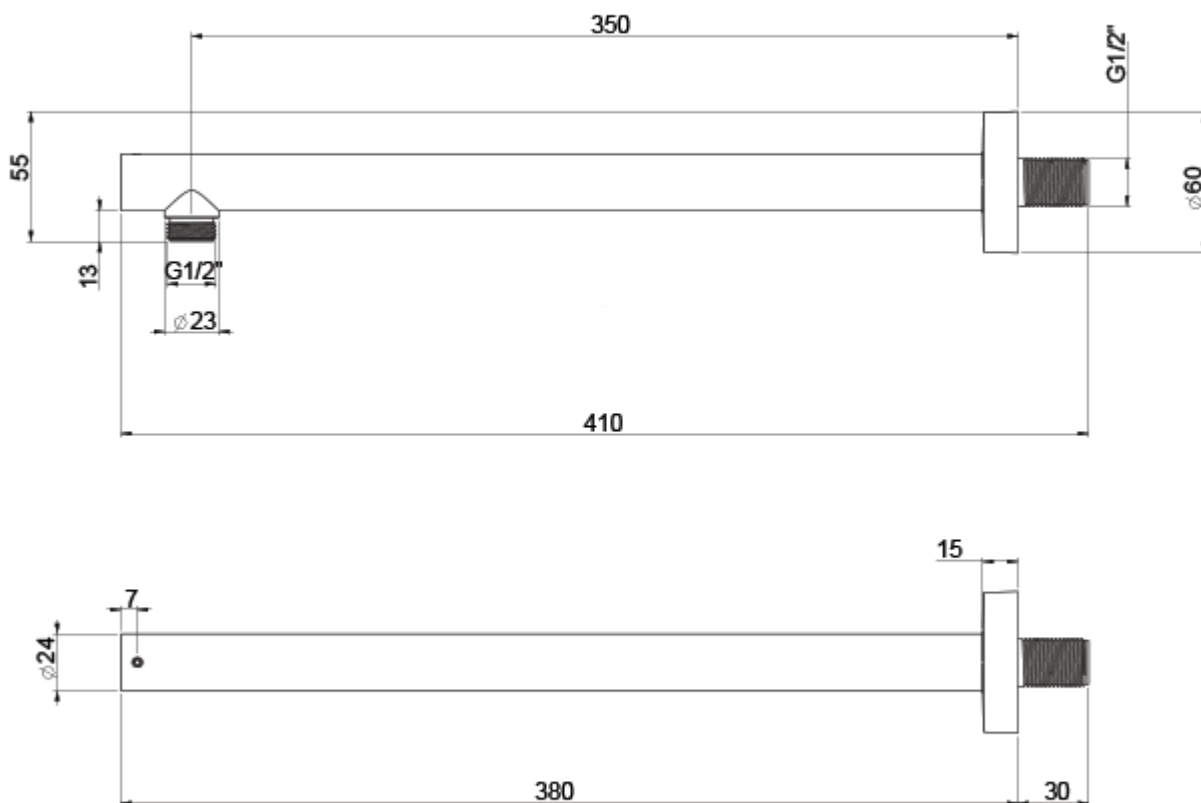

Round Wall Mounting Arm For Shower Heads

£286.03

Excl. Tax: £238.36

Product Images

Short Description

A chrome plated brass wall mounting arm for large, overhead shower heads. This wall bracket is made from solid brass and is sold with a chrome plated finish. Featuring a round mounting base as well as a round tube, the bracket is best matched with one of our round shower heads.

This mounting bracket is compatible with our range of slim shower heads or any shower head with a 1/2" female connection. Please see related products for compatible items.

Description

Product Drawing

Additional Information

Wall Mounted	Yes
Base Diameter (mm)	60
Length (mm)	380
Hose Connection	1/2" BSP Male
Weight (kg)	1.000000
Finish	Chrome