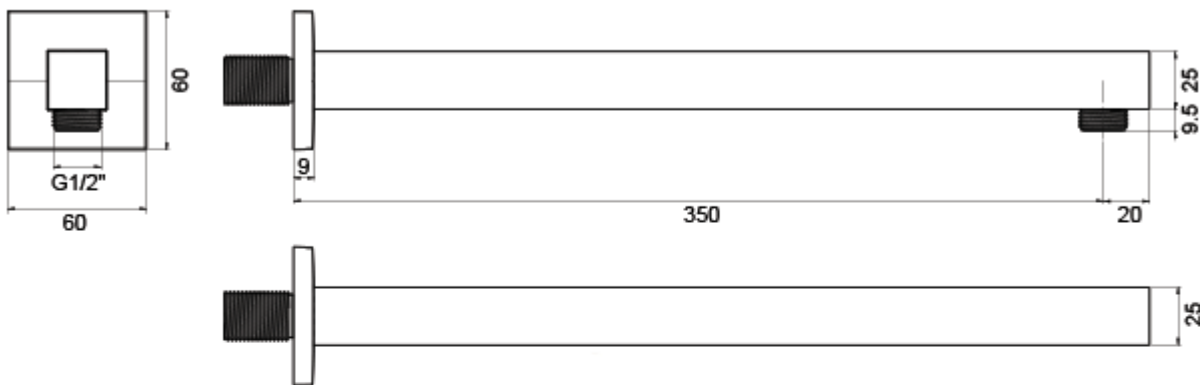

Square Wall Mounting Arm For Shower Heads

£299.42

Excl. Tax: £249.52

Product Images

Short Description

A chrome plated brass wall mounting arm for large, overhead shower heads. This wall bracket is made from solid brass and is sold with a chrome plated finish. Featuring a square mounting base as well as a square tube, the bracket is best matched with one of our square shower heads.

This mounting bracket is compatible with our range of slim shower heads or any shower head with a 1/2" female connection. Please see related products for compatible items.

Description

Product Drawing

Additional Information

Wall Mounted	Yes
Base Width (mm)	60
Base Height (mm)	60
Length (mm)	350
Hose Connection	1/2" BSP Male
Weight (kg)	1.000000
Finish	Chrome