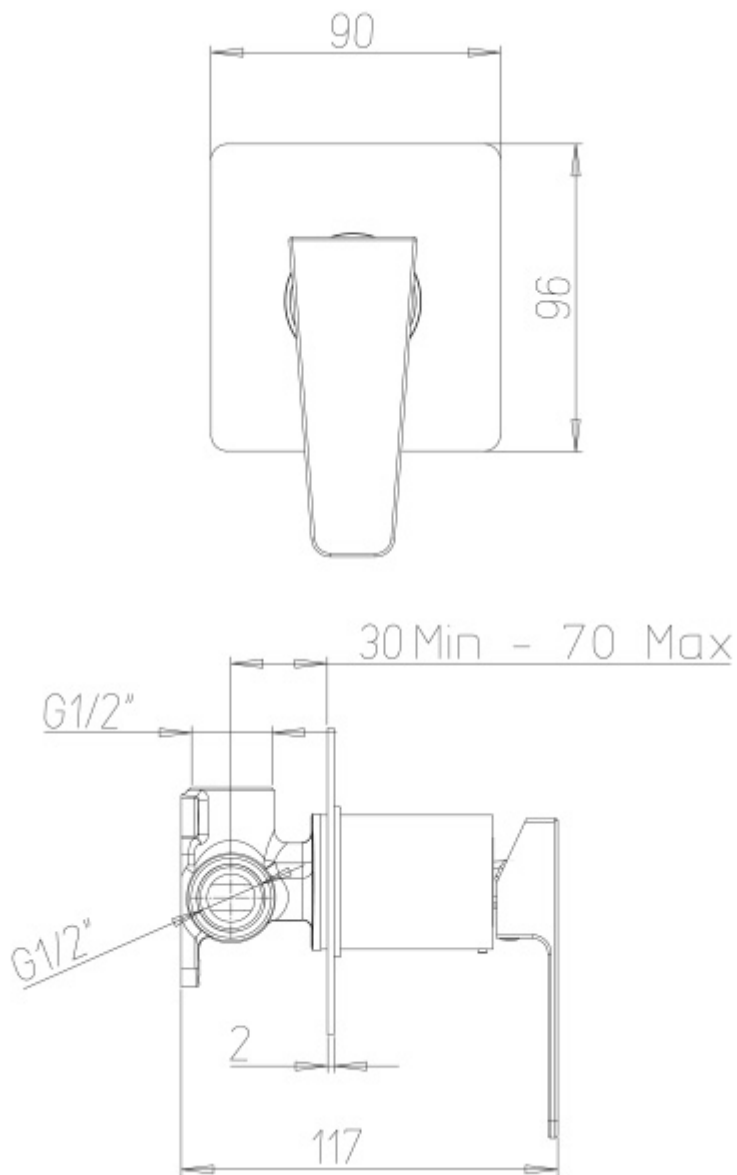

WATER DESIGN

SERIE MONTECARLO

Additional Information

Max. Counter Top Thickness (mm)	30.00 - 70.00
Wall Mounted	Yes
Base (mm)	90.00 x 96.00
Hose Connection	1/2" BSP Female
Weight (kg)	2.000000
Manufacturer	Foresti & Suardi
Finish	Chrome