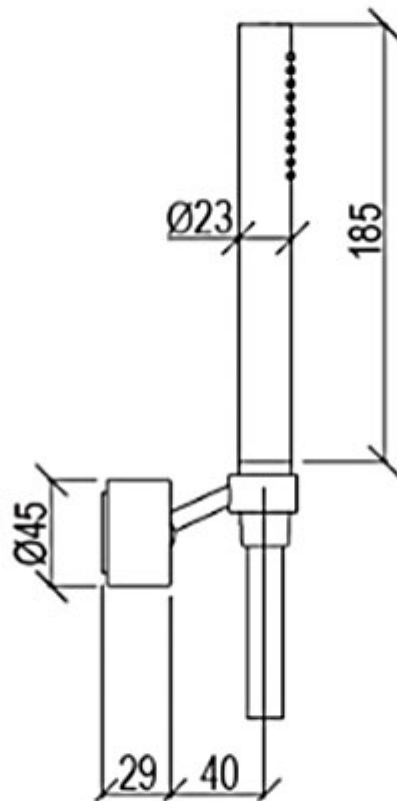

## Short Description

**A 316-grade stainless steel pencil shower with wall bracket & hose.**

This pencil (microphone) style shower is made from marine-grade 316 stainless steel and is supplied with an adjustable wall bracket and hose. The shower is perfect for interior or exterior use and is also suitable for

## Additional Information

---

Hose Length (mm)	1600
Shower Head Dimensions (mm)	Ø23 x 185
Wall Mounted	Yes
Base Diameter (mm)	45
Base Height (mm)	29
Hose Connection	1/2" BSP Male
Weight (kg)	0.500000
Finish	316 Stainless Steel