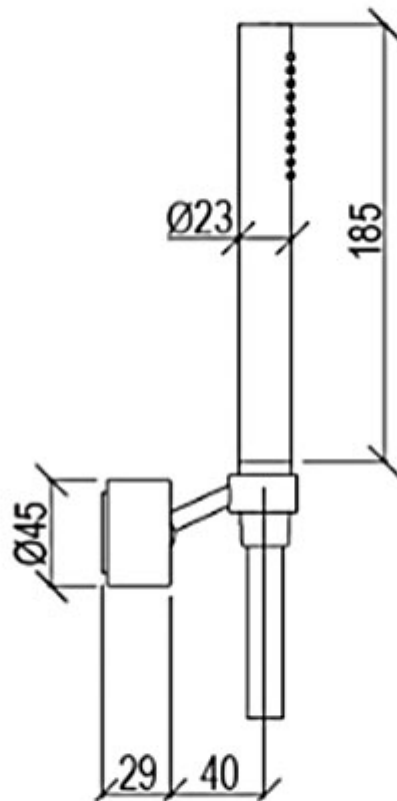

316-Grade Stainless Steel Pencil Shower & Wall Bracket

£635.75

Excl. Tax: £529.79

Product Images

Short Description

A 316-grade stainless steel pencil shower with wall bracket & hose.

This pencil (microphone) style shower is made from marine-grade 316 stainless steel and is supplied with an adjustable wall bracket and hose. The shower is perfect for interior or exterior use and is also suitable for

The shower kit includes a swivel wall bracket and a flexible hose.

Description

Product Drawing

Additional Information

Hose Length (mm)	1600
Shower Head Dimensions (mm)	Ø23 x 185
Wall Mounted	Yes
Base Diameter (mm)	45
Base Height (mm)	29
Hose Connection	1/2" BSP Male
Weight (kg)	0.500000
Finish	316 Stainless Steel