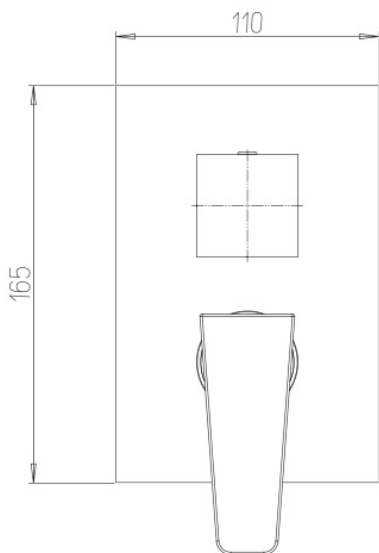

## Description

---

- [Serie Montecarlo](#)
- [Drawing](#)

*Tonino Lamborghini*

WATER DESIGN

SERIE MONTECARLO

## Additional Information

---

Max. Counter Top Thickness (mm)	45.00 - 75.00
Wall Mounted	Yes
Base (mm)	110 x 165.00
Hose Connection	1/2" BSP Female
Weight (kg)	4.000000
Manufacturer	Foresti & Suardi
Finish	Chrome