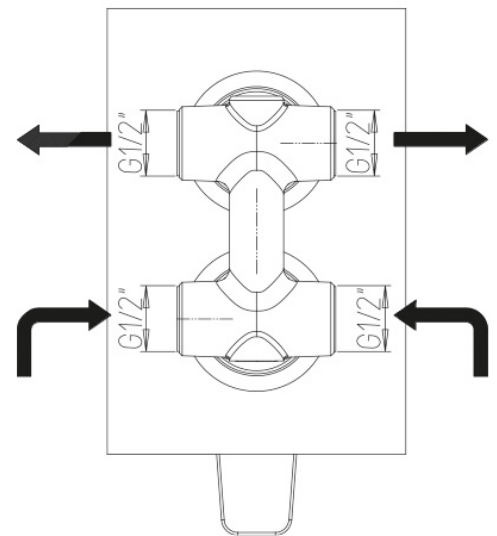

## Description

---

- [Serie Montecarlo](#)
- [Drawing](#)

*Tonino Lamborghini*

WATER DESIGN

SERIE MONTECARLO

## Additional Information

---

Max. Counter Top Thickness (mm)	45.00 - 75.00
Wall Mounted	Yes
Base (mm)	110 x 165.00
Hose Connection	1/2" BSP Female
Weight (kg)	4.000000
Manufacturer	Foresti & Suardi
Finish	Chrome