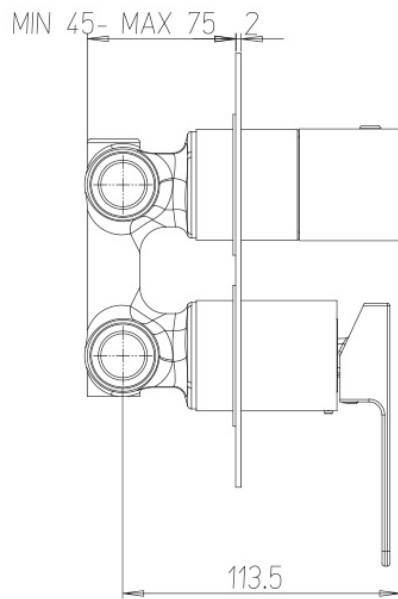

## Description

---

- [Serie Montecarlo](#)
- [Drawing](#)

*Tonino Lamborghini*

WATER DESIGN

SERIE MONTECARLO

## Additional Information

---

Max. Counter Top Thickness (mm)	45.00 - 75.00
Wall Mounted	Yes
Base (mm)	110 x 165.00
Hose Connection	1/2" BSP Female
Weight (kg)	4.000000
Manufacturer	Foresti & Suardi
Finish	Chrome