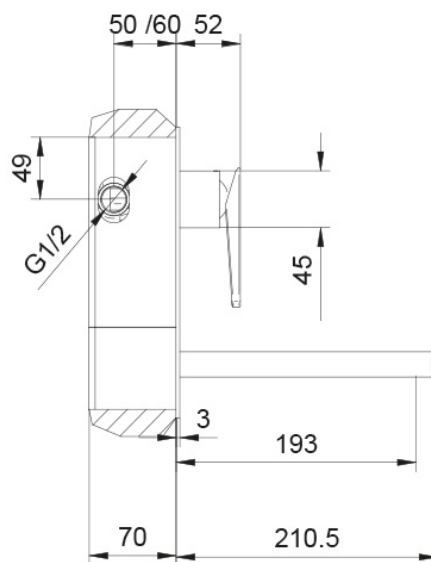

## Description

---

- [Serie Montecarlo](#)
- [Drawing](#)

*Tonino Lamborghini*

WATER DESIGN

SERIE MONTECARLO

## Additional Information

---

Spout Length (mm)	210.00
Wall Mounted	Yes
Depth (mm)	210.50
Base (mm)	110.00 x 230.00
Hose Connection	1/2" BSP Female
Weight (kg)	4.000000
Manufacturer	Foresti & Suardi
Finish	Chrome