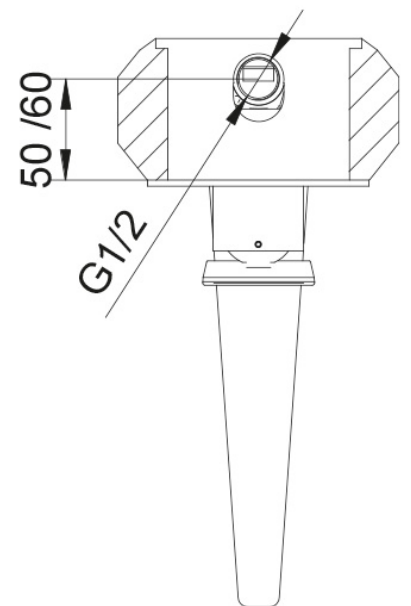

## Description

---

- [Serie Montecarlo](#)
- [Drawing](#)

*Tonino Lamborghini*

WATER DESIGN

SERIE MONTECARLO

## Additional Information

---

Spout Length (mm)	210.00
Wall Mounted	Yes
Depth (mm)	210.50
Base (mm)	110.00 x 230.00
Hose Connection	1/2" BSP Female
Weight (kg)	4.000000
Manufacturer	Foresti & Suardi
Finish	Chrome