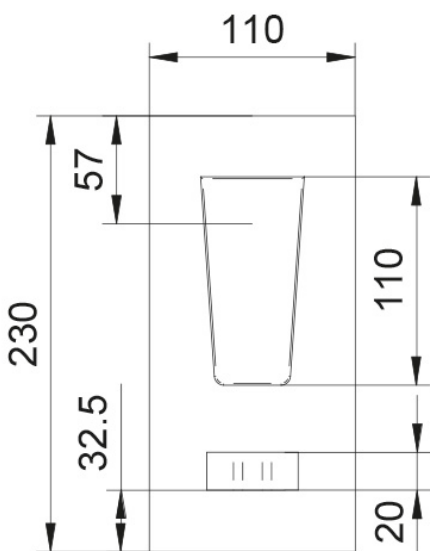

## Description

---

- [Serie Montecarlo](#)
- [Drawing](#)

*Tonino Lamborghini*

WATER DESIGN

SERIE MONTECARLO

## Additional Information

---

Spout Length (mm)	210.00
Wall Mounted	Yes
Depth (mm)	210.50
Base (mm)	110.00 x 230.00
Hose Connection	1/2" BSP Female
Weight (kg)	4.000000
Manufacturer	Foresti & Suardi
Finish	Chrome