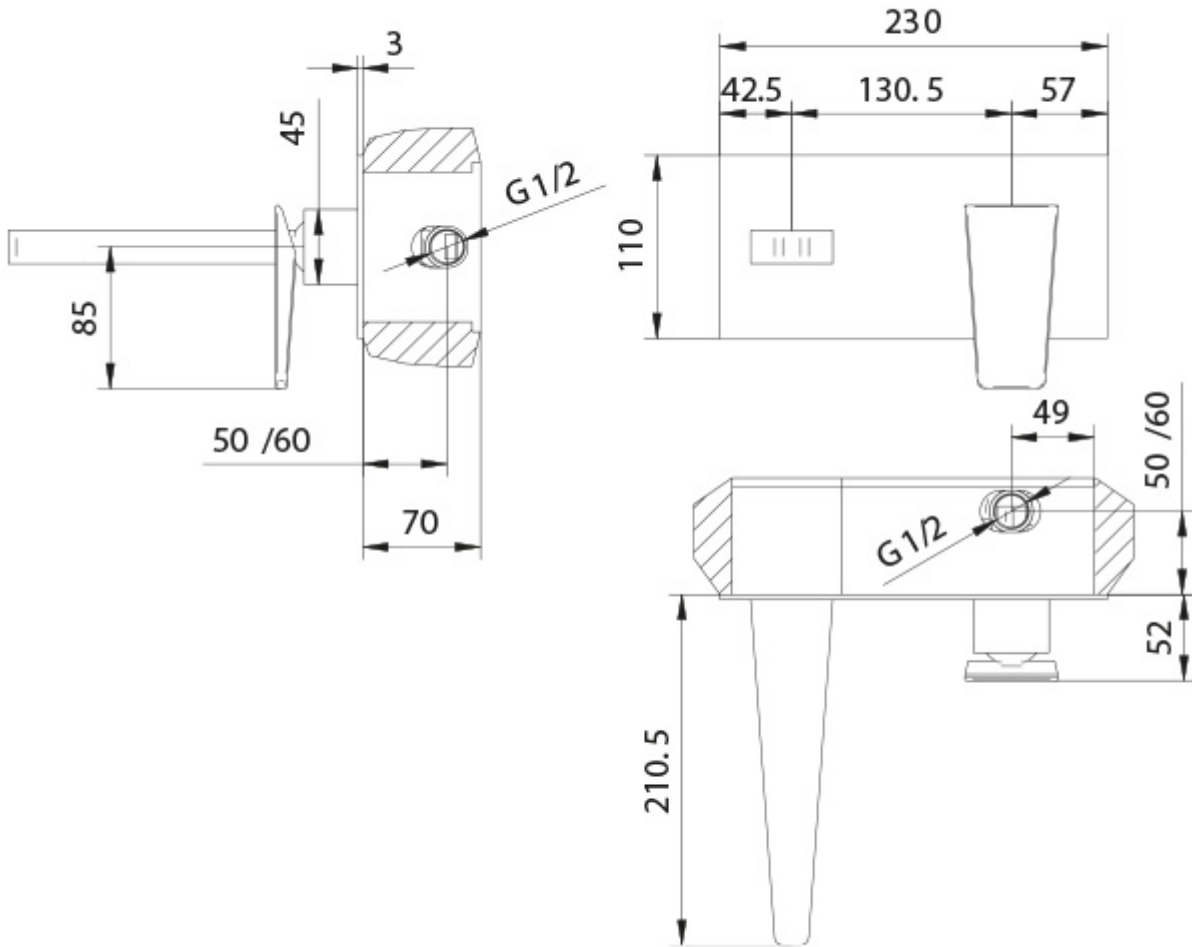

WATER DESIGN

SERIE MONTECARLO

Additional Information

Spout Length (mm)	210.00
Wall Mounted	Yes
Base (mm)	230.00 x 110.00
Hose Connection	1/2" BSP Female
Weight (kg)	4.000000
Manufacturer	Foresti & Suardi
Finish	Chrome