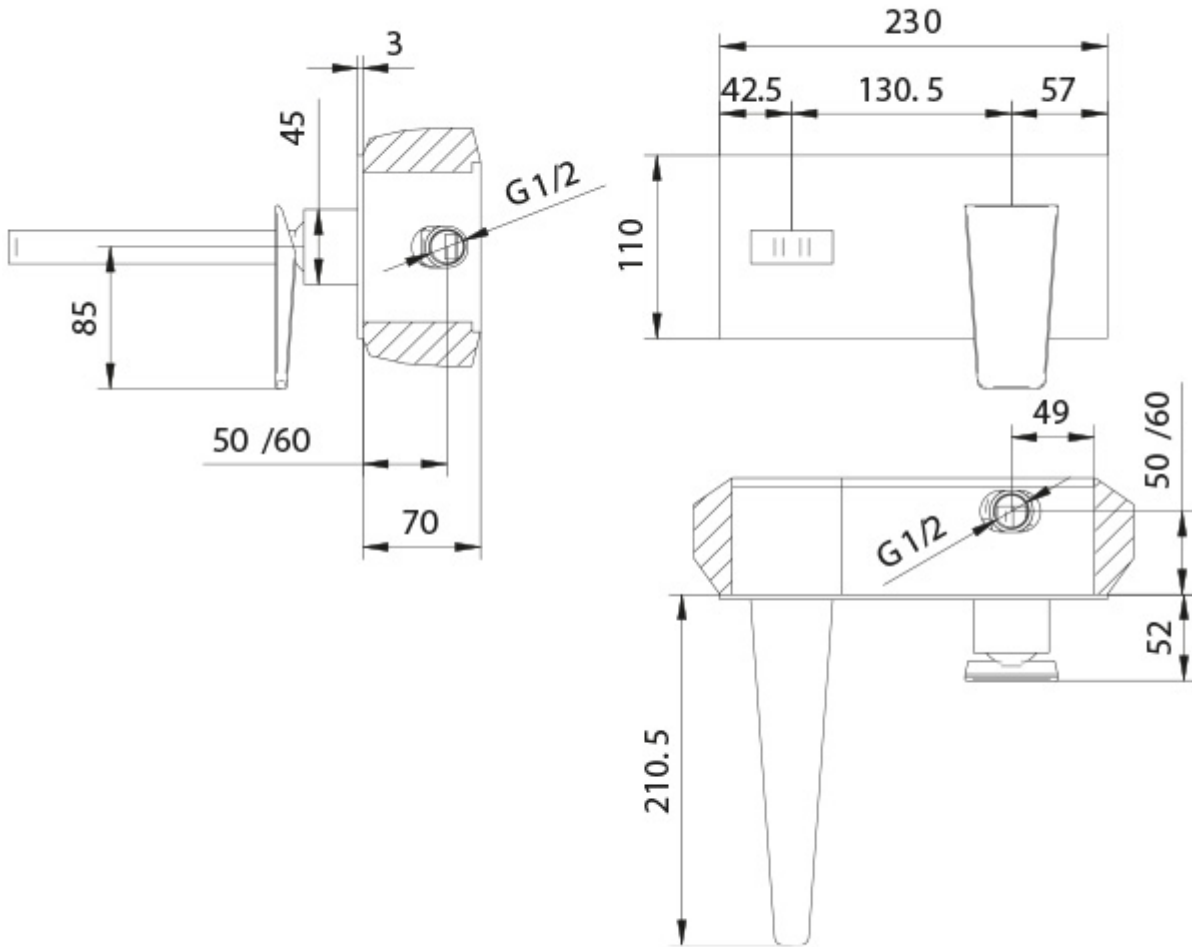

## Description

---

- [Serie Montecarlo](#)
- [Drawing](#)

*Tonino Lamborghini*

WATER DESIGN

SERIE MONTECARLO

## Additional Information

Spout Length (mm)	210.00
Wall Mounted	Yes
Base (mm)	230.00 x 110.00
Hose Connection	1/2" BSP Female
Weight (kg)	4.000000
Manufacturer	Foresti & Suardi
Finish	Chrome