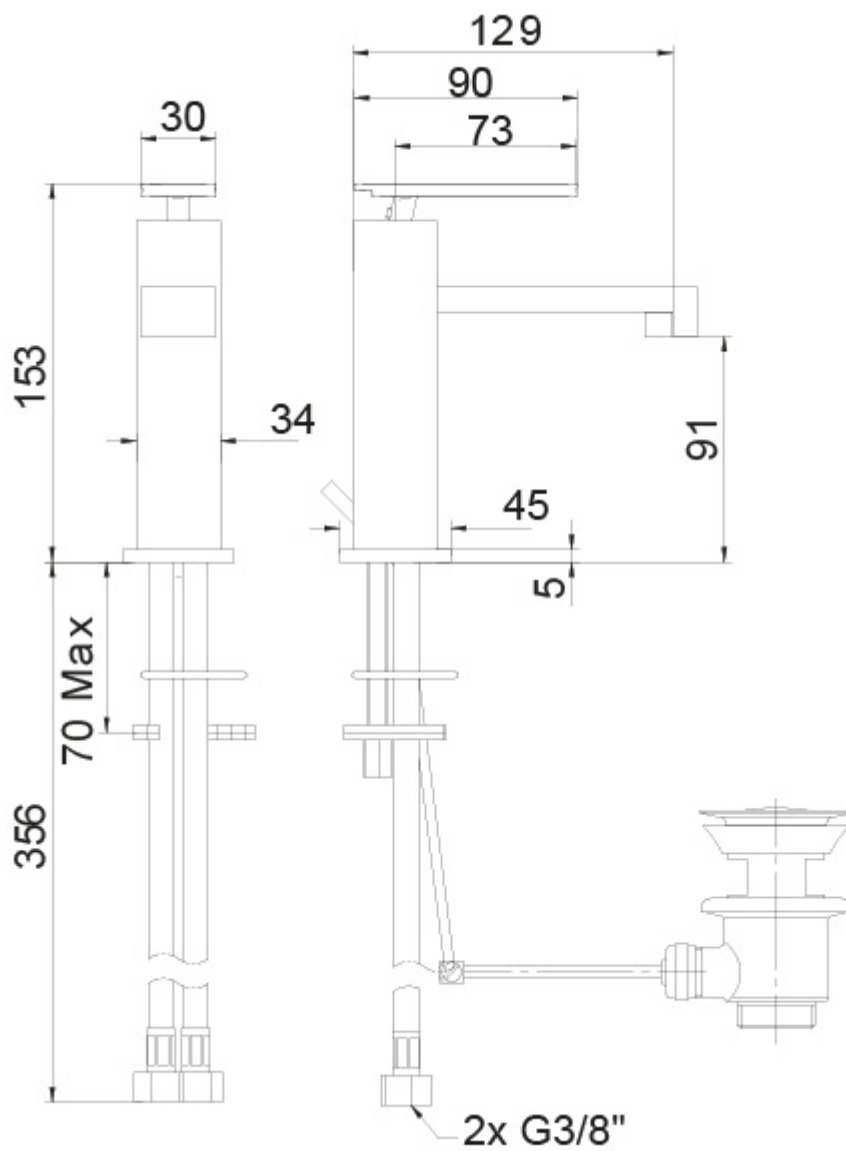

- Single lever basin mixer, with 1 1/4" pop-up waste.
- Brass with a chrome-plated finish.

Please note that this item does have a lead time of approx. 4 weeks.

Description

- [Serie Montecarlo](#)
- [Drawing](#)

Tonino Lamborghini

WATER DESIGN

SERIE SUZUKA

Additional Information

| | |
|---------------------------------|------------------|
| Spout Height (mm) | 91.00 |
| Max. Counter Top Thickness (mm) | 70.00 |
| Wall Mounted | No |
| Hose Connection | 3/8" BSP Female |
| Weight (kg) | 2.180000 |
| Manufacturer | Foresti & Suardi |
| Finish | Chrome |