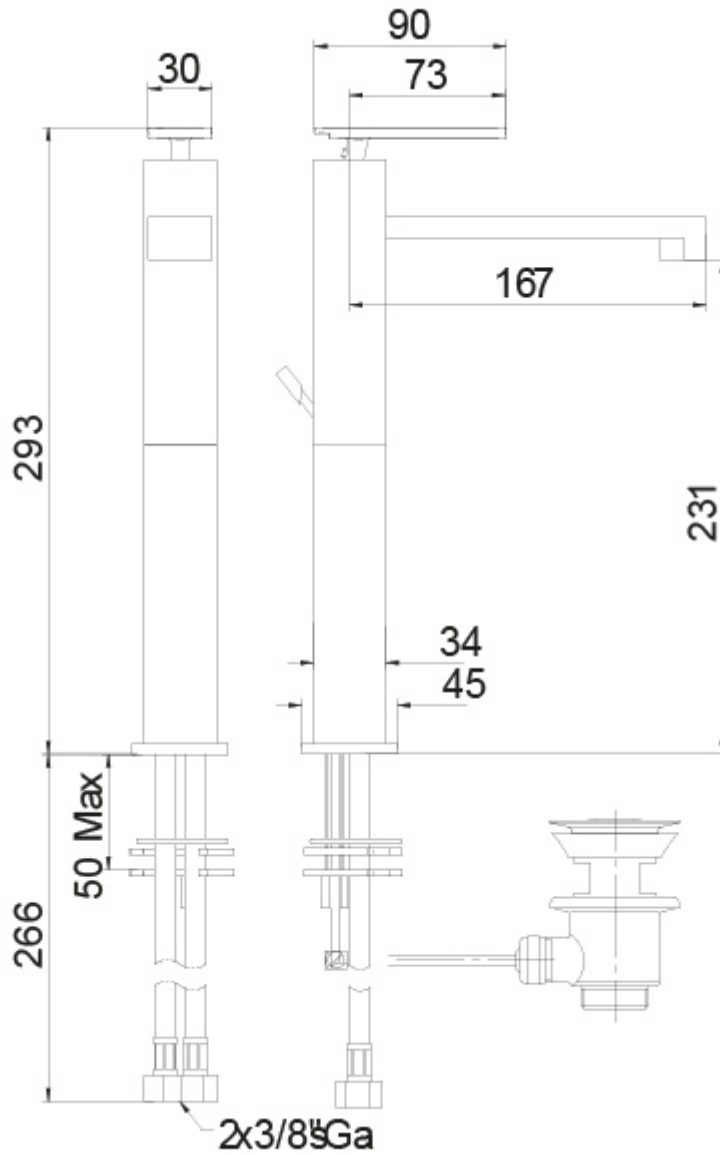

- Single lever basin mixer, with 1 1/4" pop-up waste without overflow.
- Brass with a chrome-plated finish.

Please note that this item does have a lead time of approx. 4 weeks.

Description

- [Serie Montecarlo](#)
- [Drawing](#)

Tonino Lamborghini

WATER DESIGN

SERIE SUZUKA

Additional Information

Spout Height (mm)	293.00
Max. Counter Top Thickness (mm)	50.00
Wall Mounted	No
Hose Connection	3/8" BSP Female
Weight (kg)	2.900000
Manufacturer	Foresti & Suardi
Finish	Chrome