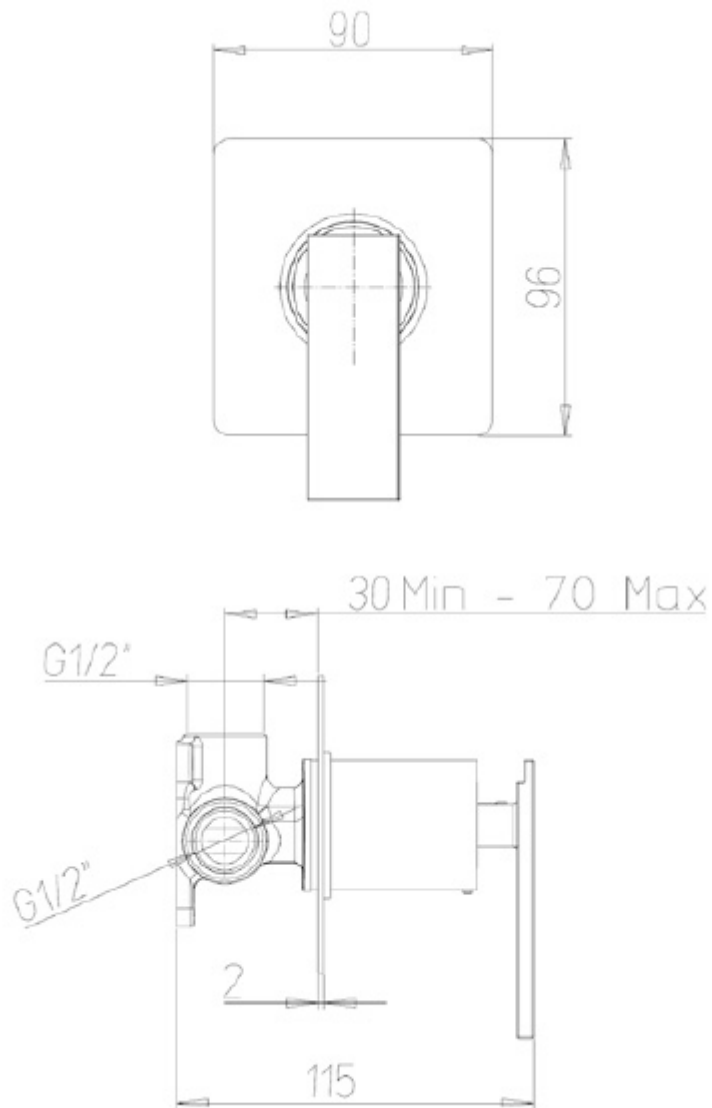

WATER DESIGN

SERIE SUZUKA

Additional Information

Max. Counter Top Thickness (mm)	30.00 - 70.00
Wall Mounted	Yes
Base (mm)	90.00 x 96.00
Hose Connection	1/2" BSP Female
Weight (kg)	2.000000
Finish	Chrome