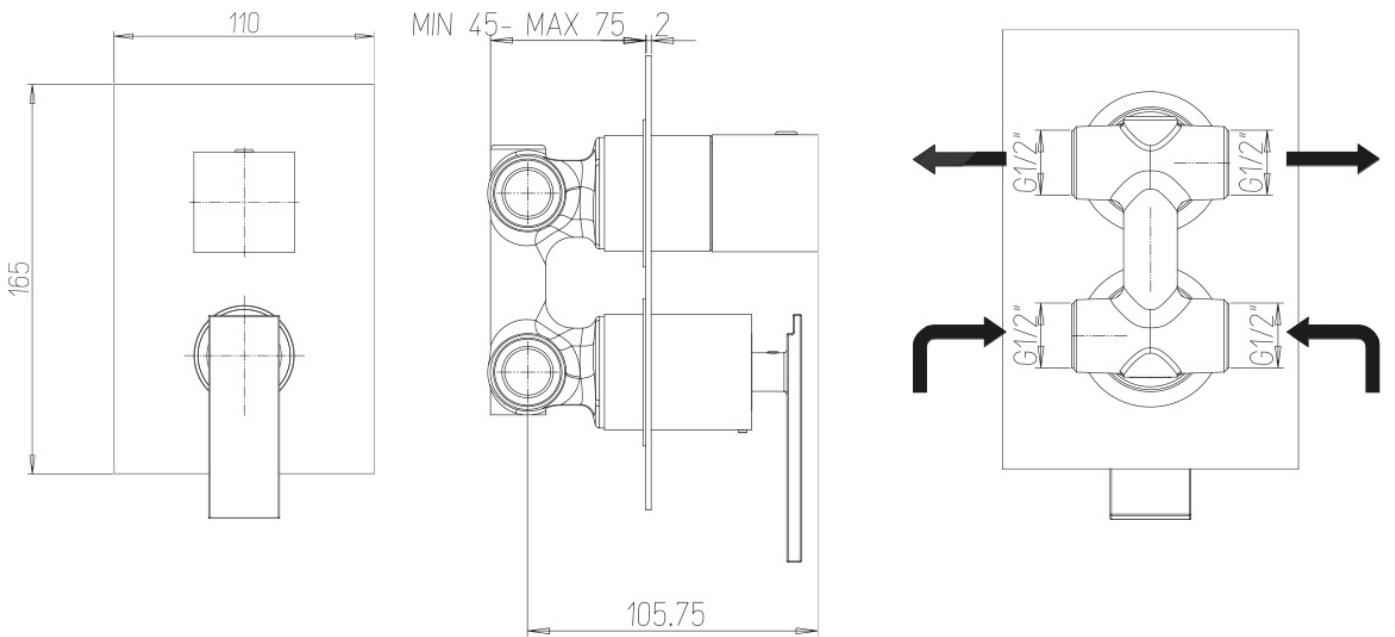

WATER DESIGN

SERIE SUZUKA

Additional Information

Max. Counter Top Thickness (mm)	45.00 - 75.00
Wall Mounted	Yes
Base (mm)	110.00 x 165.00
Hose Connection	1/2" BSP Female
Weight (kg)	4.000000
Manufacturer	Foresti & Suardi