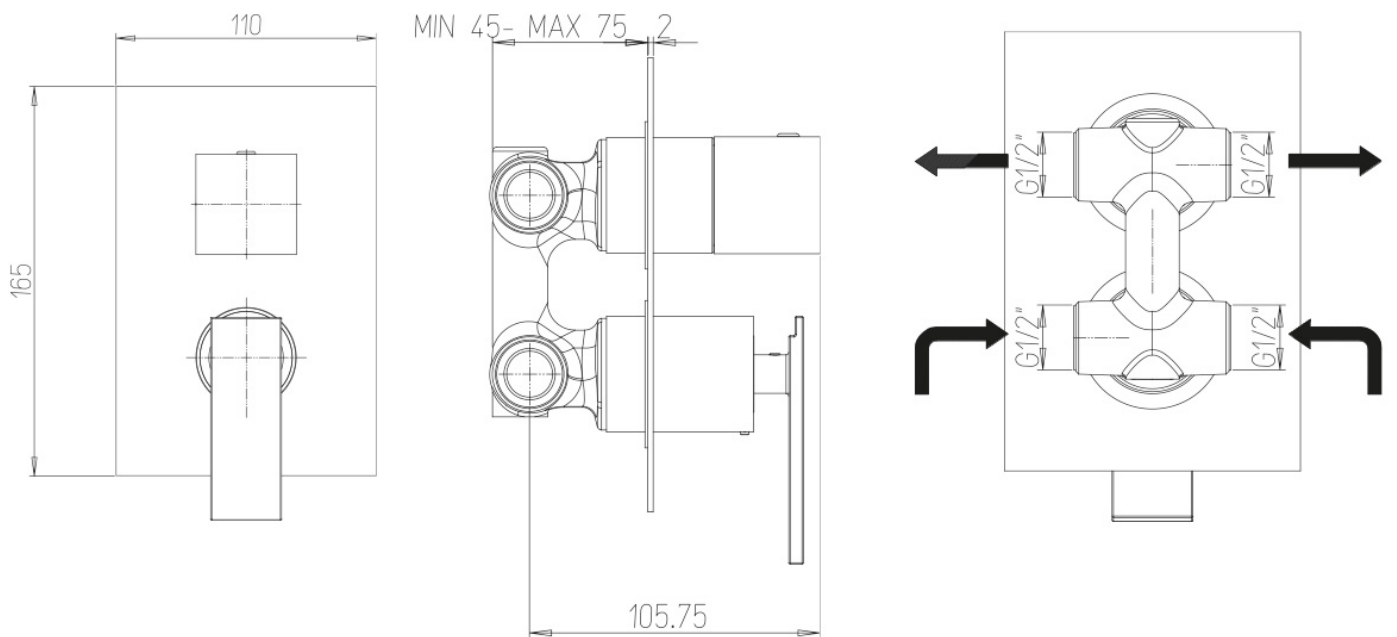

WATER DESIGN

SERIE SUZUKA

Additional Information

Max. Counter Top Thickness (mm)	45.00 - 75.00
Wall Mounted	Yes
Base (mm)	110.00 x 165.00
Hose Connection	1/2" BSP Female
Weight (kg)	4.000000
Manufacturer	Foresti & Suardi