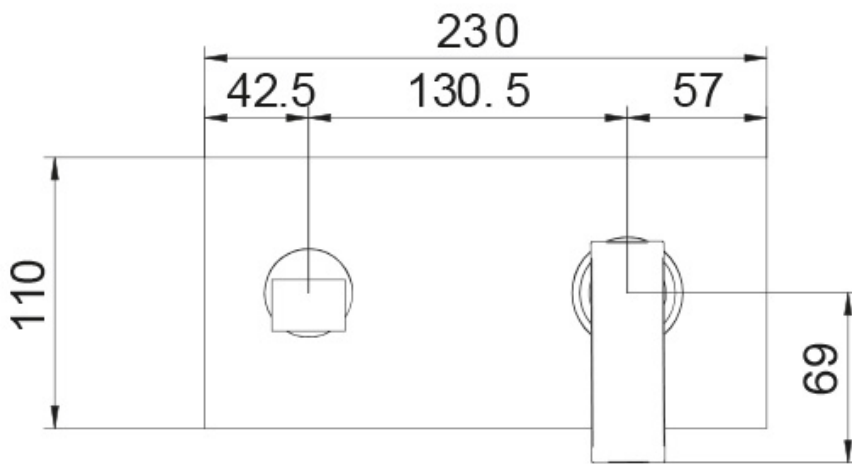

## Additional Information

---

Spout Length (mm)	205.00
Wall Mounted	No
Base (mm)	230.00 x 110.00
Hose Connection	1/2" BSP Female
Weight (kg)	4.000000