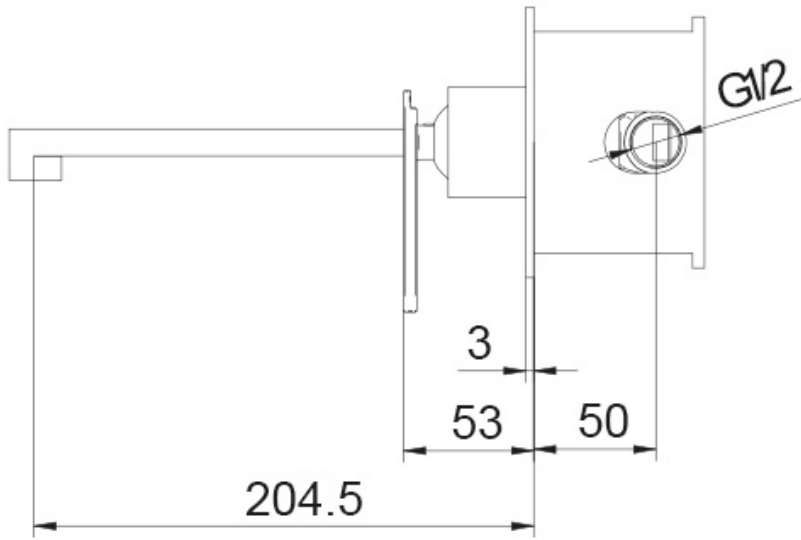

## Additional Information

---

Spout Length (mm)	205.00
Wall Mounted	No
Base (mm)	230.00 x 110.00
Hose Connection	1/2" BSP Female
Weight (kg)	4.000000