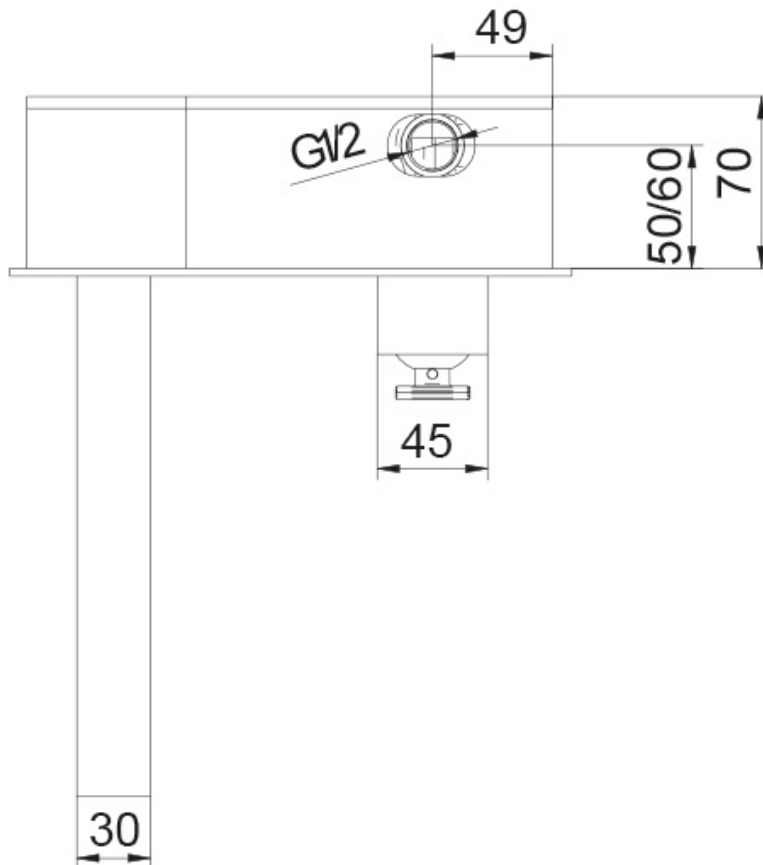

## Additional Information

---

Spout Length (mm)	205.00
Wall Mounted	No
Base (mm)	230.00 x 110.00
Hose Connection	1/2" BSP Female
Weight (kg)	4.000000