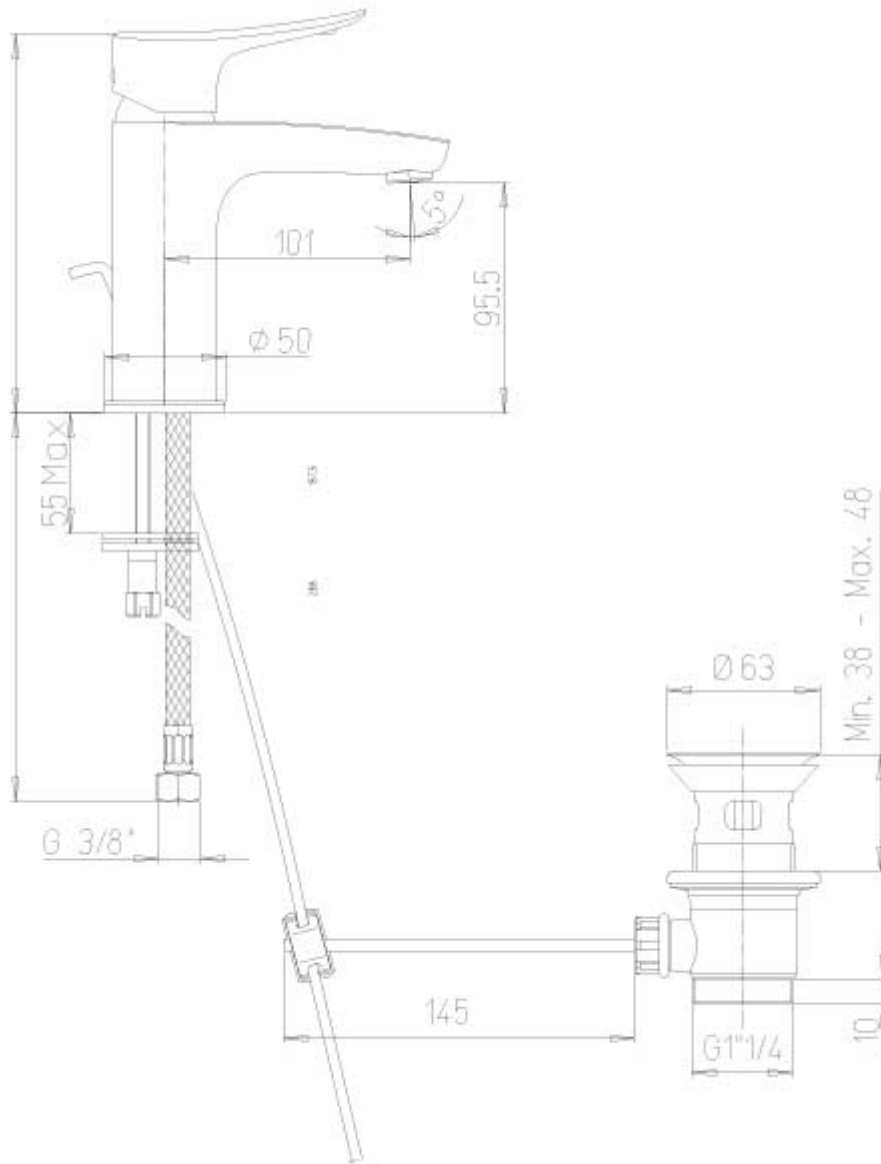

- Single lever basin mixer, with 1 1/4" pop-up waste.
- Brass with a chrome-plated finish.

Please note that this item does have a lead time of approx. 4 weeks.

Description

- [Serie Montecarlo](#)
- [Drawing](#)

Tonino Lamborghini

WATER DESIGN

SERIE SAKHIR

Additional Information

| | |
|---------------------------------|------------------|
| Spout Length (mm) | 102.00 |
| Spout Height (mm) | 95.50 |
| Max. Counter Top Thickness (mm) | 55.00 |
| Wall Mounted | No |
| Hose Connection | 3/8" BSP Female |
| Weight (kg) | 2.180000 |
| Manufacturer | Foresti & Suardi |
| Finish | Chrome |