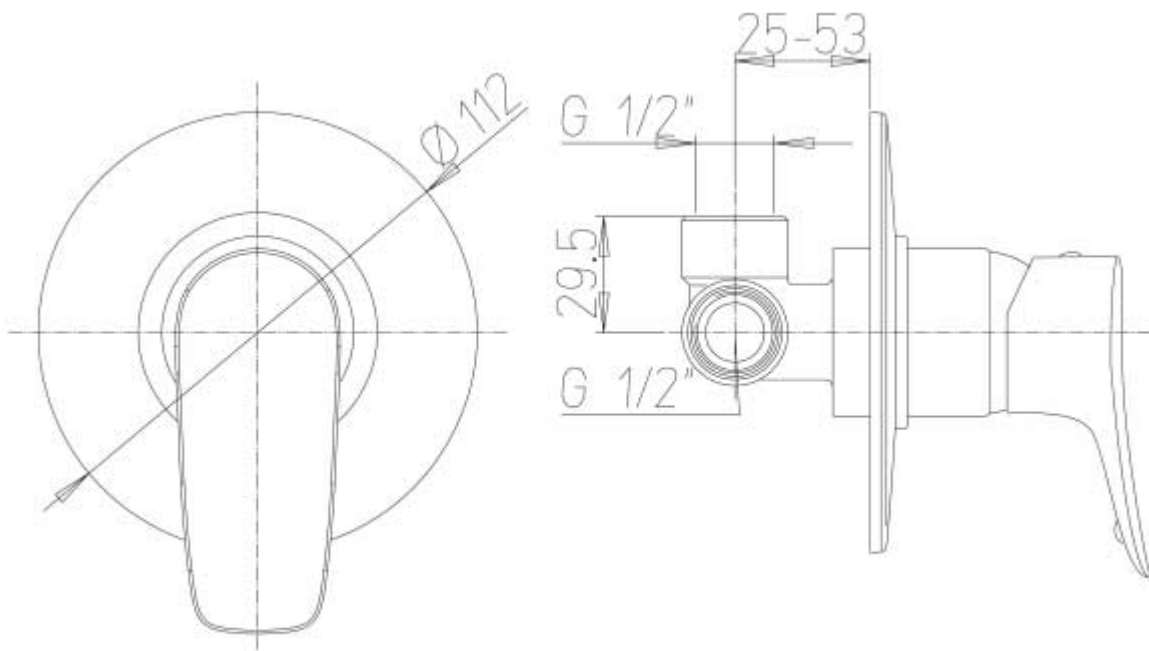

## Description

---

- [Serie Montecarlo](#)
- [Drawing](#)

*Tonino Lamborghini*

WATER DESIGN

SERIE SAKHIR

## Additional Information

---

Max. Counter Top Thickness (mm)	25.00 - 53.00
Wall Mounted	Yes
Base Diameter (mm)	112.00
Weight (kg)	2.000000
Manufacturer	Italvipla
Finish	Chrome