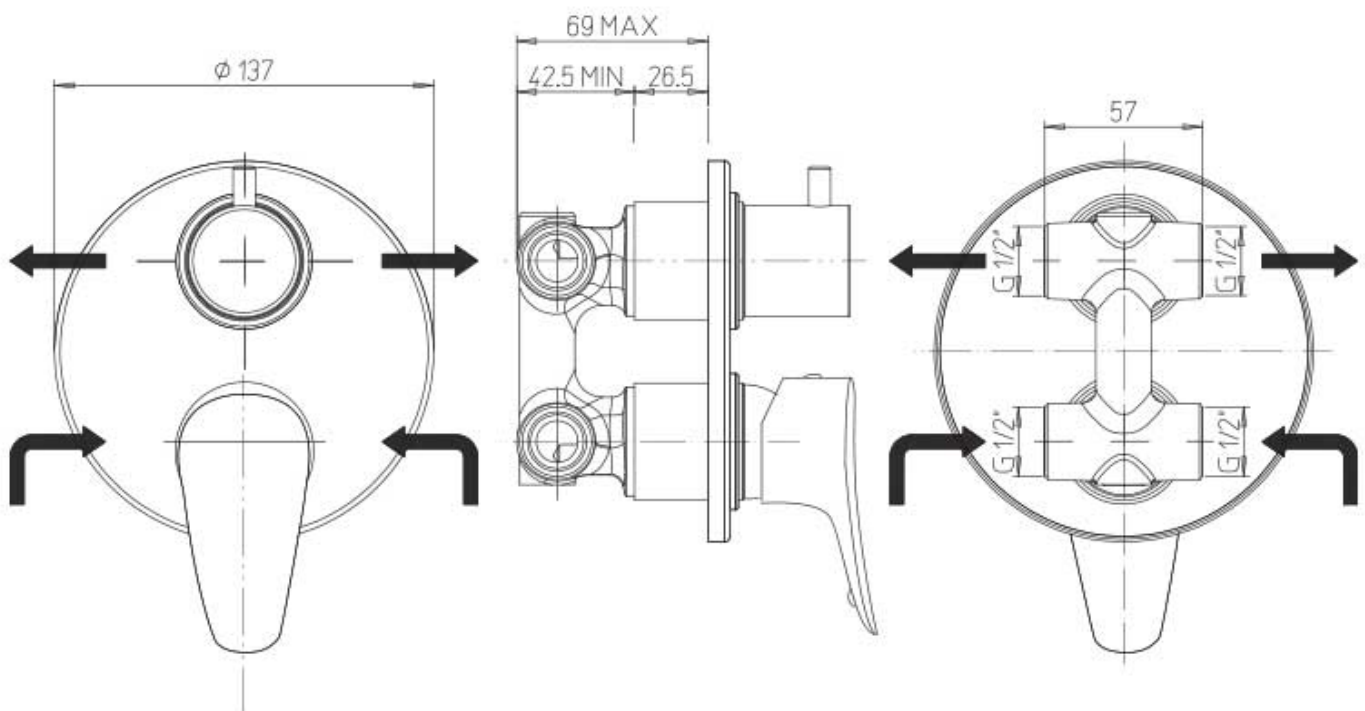

## Description

---

- [Serie Montecarlo](#)
- [Drawing](#)

*Tonino Lamborghini*

WATER DESIGN

SERIE SAKHIR

## Additional Information

---

Wall Mounted	Yes
Depth (mm)	137.00
Hose Connection	1/2" BSP Female
Weight (kg)	4.000000
Manufacturer	Foresti & Suardi
Finish	Chrome