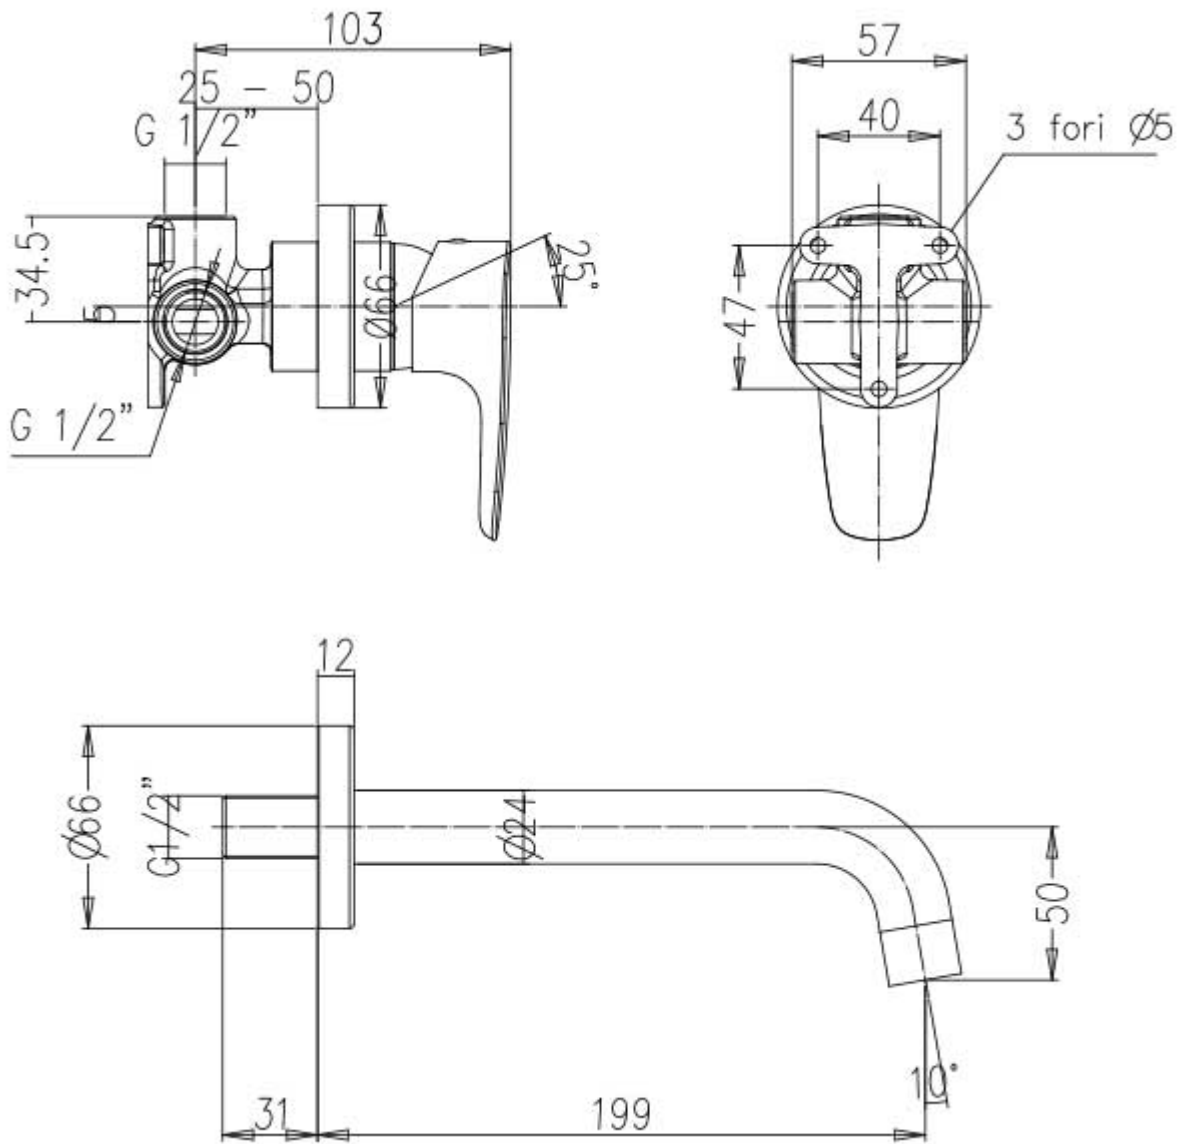

- Single lever wall mounted mixer and spout
- Brass with a chrome-plated finish.

Please note that this item does have a lead time of approx. 4 weeks.

Description

- [Serie Montecarlo](#)
- [Drawing](#)

Tonino Lamborghini

WATER DESIGN

SERIE SAKHIR

Additional Information

Spout Length (mm)	198.50
Wall Mounted	Yes
Hose Connection	1/2" BSP Female
Weight (kg)	4.000000
Manufacturer	Foresti & Suardi
Finish	Chrome