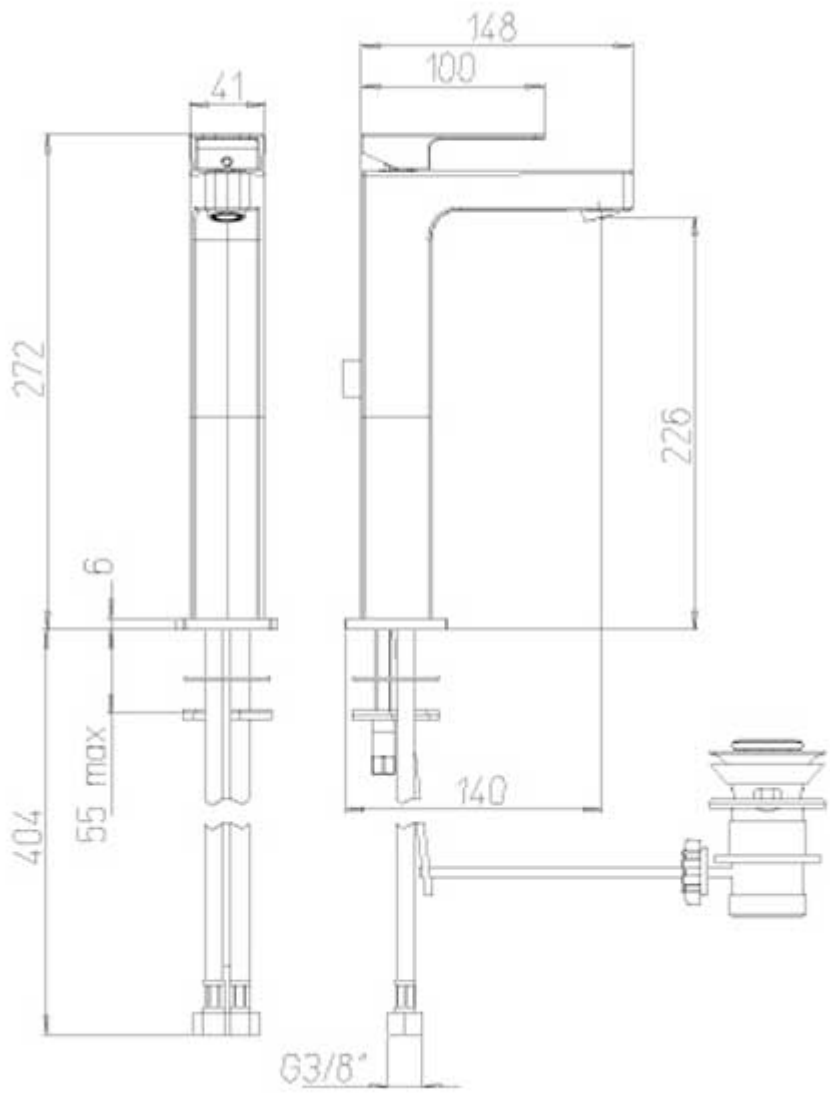

## Description

---

- [Serie Montecarlo](#)
- [Drawing](#)

*Tonino Lamborghini*

WATER DESIGN

SERIE SAKHIR

## Additional Information

---

Spout Length (mm)	150.00
Spout Height (mm)	226.00
Max. Counter Top Thickness (mm)	55.00
Wall Mounted	No
Hose Connection	3/8" BSP Female
Weight (kg)	4.000000
Manufacturer	Foresti & Suardi
Finish	Chrome