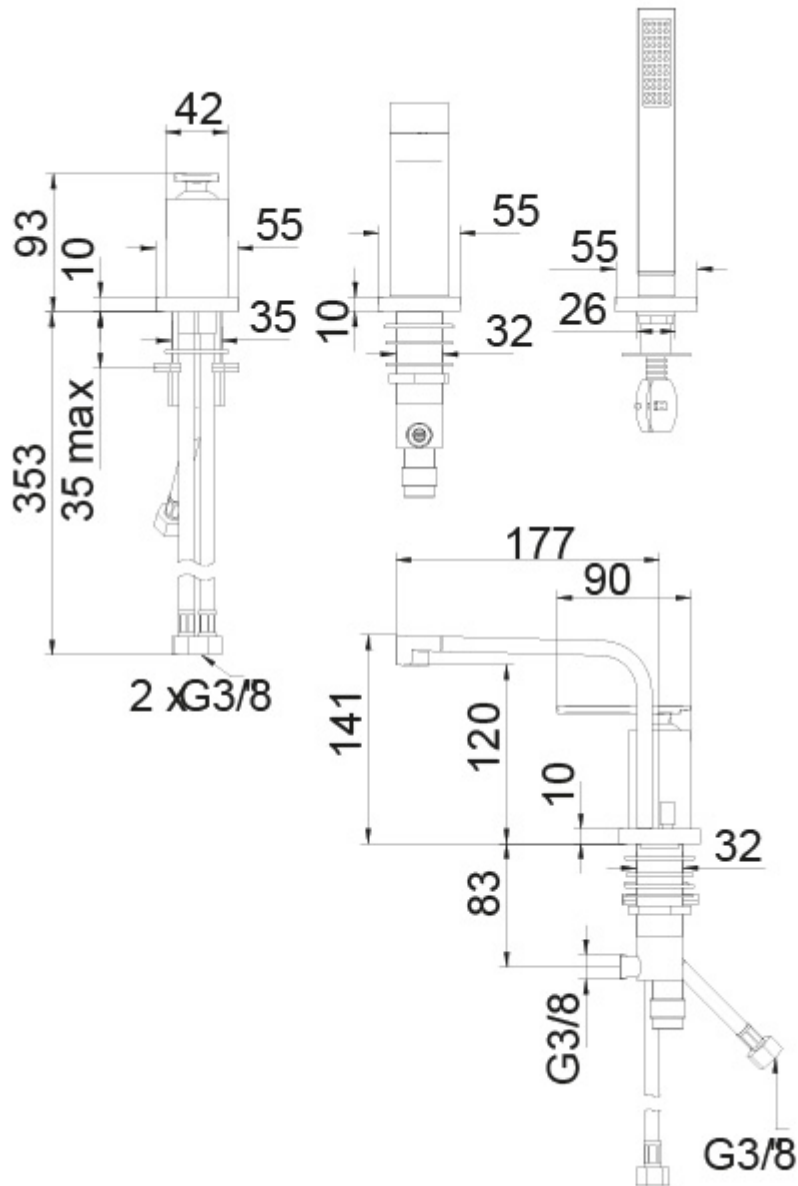

- Set comprising of spout, mixer, diverter and shower
- Push/pull diverter is situated above the spout
- Brass with a chrome-plated finish.

*Please note that this item does have a lead time of approx. 4 weeks.*

## Description

---

- [Serie Montecarlo](#)
- [Drawing](#)

*Tonino Lamborghini*

WATER DESIGN

SERIE SUZUKA

## Additional Information

Spout Height (mm)	141.00
Max. Counter Top Thickness (mm)	35.00
Wall Mounted	Yes
Hose Connection	3/8" BSP Female
Weight (kg)	4.000000
Manufacturer	Foresti & Suardi