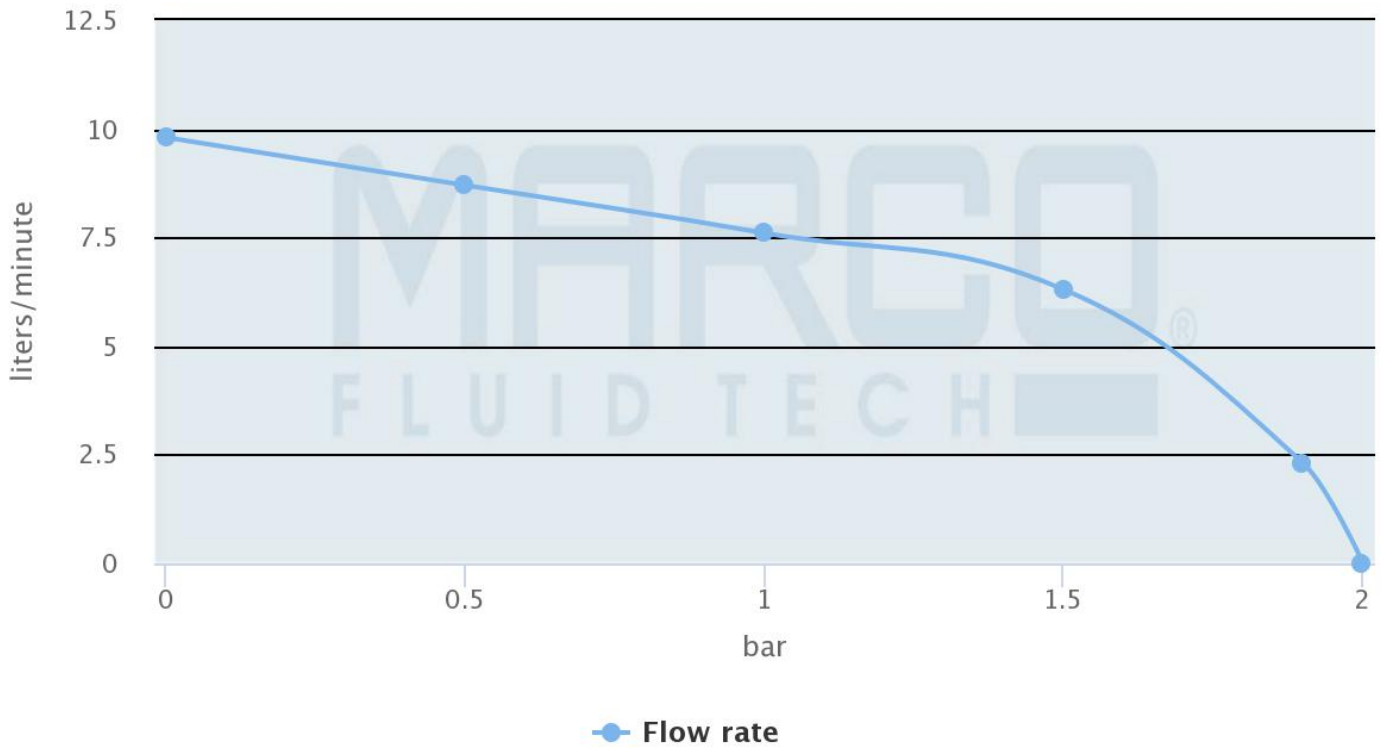

TK1/2 12/24V PUMP KIT UP2/E WITH 107 L TANK

£343.44

Excl. Tax: £286.20

Product Images

Short Description

Tank kit for fresh or salt water, complete with pressure pump. Suitable for shower systems, sinks and toilets.

Description

Electrical absorption

UP2-E

marco.it

Flow rate

UP2-E

marco.it

Additional Information

Input Voltage	12 / 24Vdc
Flow Rate	10 l/min
Pressure	2 bar
Liquid Type	Water + liquid chemicals
Power Consumption	3 / 1.5 Amps
Motor Power	90W
Fuse	7.5 Amps
Hose Connection	12mm
Tank Capacity (Litres)	107 L
Weight (kg)	7.540000
Manufacturer	Marco