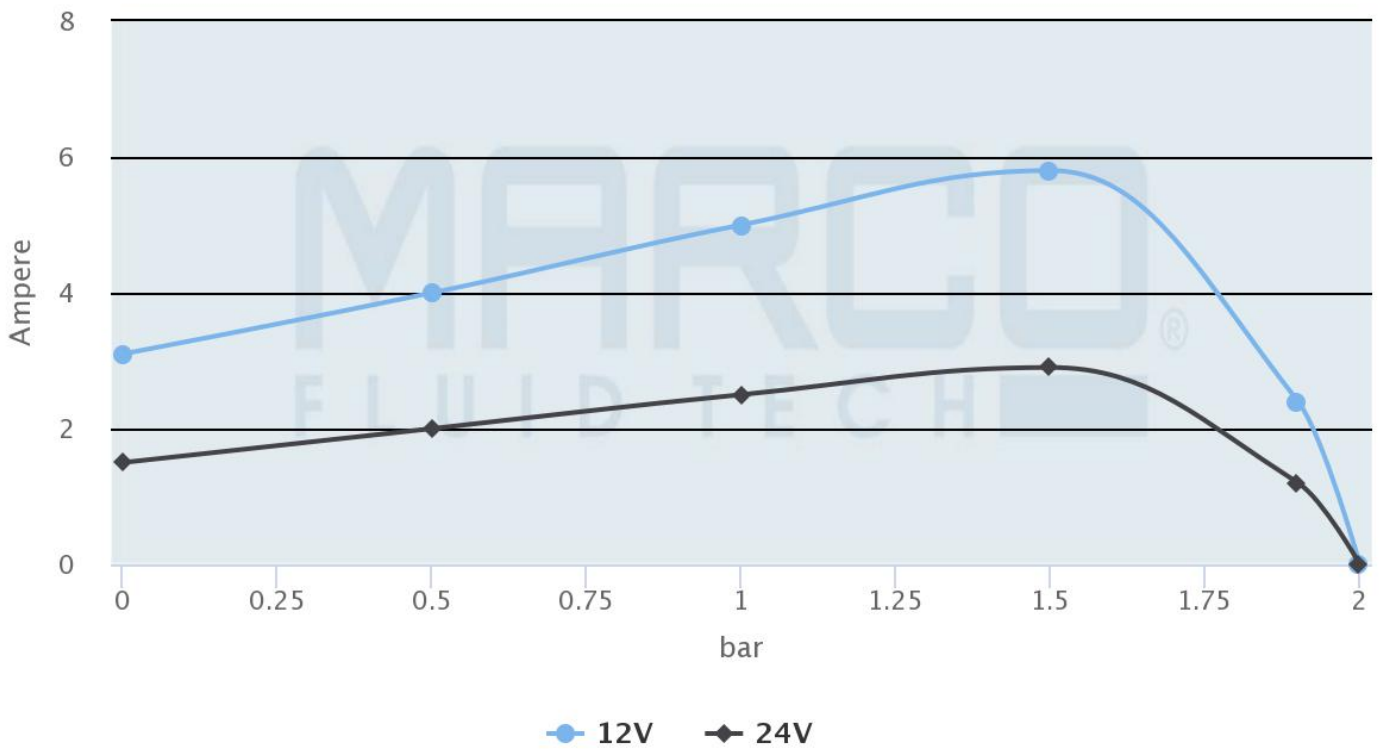

TK1/2 12/24V PUMP KIT UP2/E WITH 107 L TANK

£343.44

Excl. Tax: £286.20

Product Images

Short Description

Tank kit for fresh or salt water, complete with pressure pump. Suitable for shower systems, sinks and toilets.

Description

Electrical absorption

UP2-E

marco.it

Flow rate

UP2-E

marco.it

Additional Information

Input Voltage	12 / 24Vdc
Flow Rate	10 l/min
Pressure	2 bar
Liquid Type	Water + liquid chemicals
Power Consumption	3 / 1.5 Amps
Motor Power	90W
Fuse	7.5 Amps
Hose Connection	12mm
Tank Capacity (Litres)	107 L
Weight (kg)	7.540000
Manufacturer	Marco