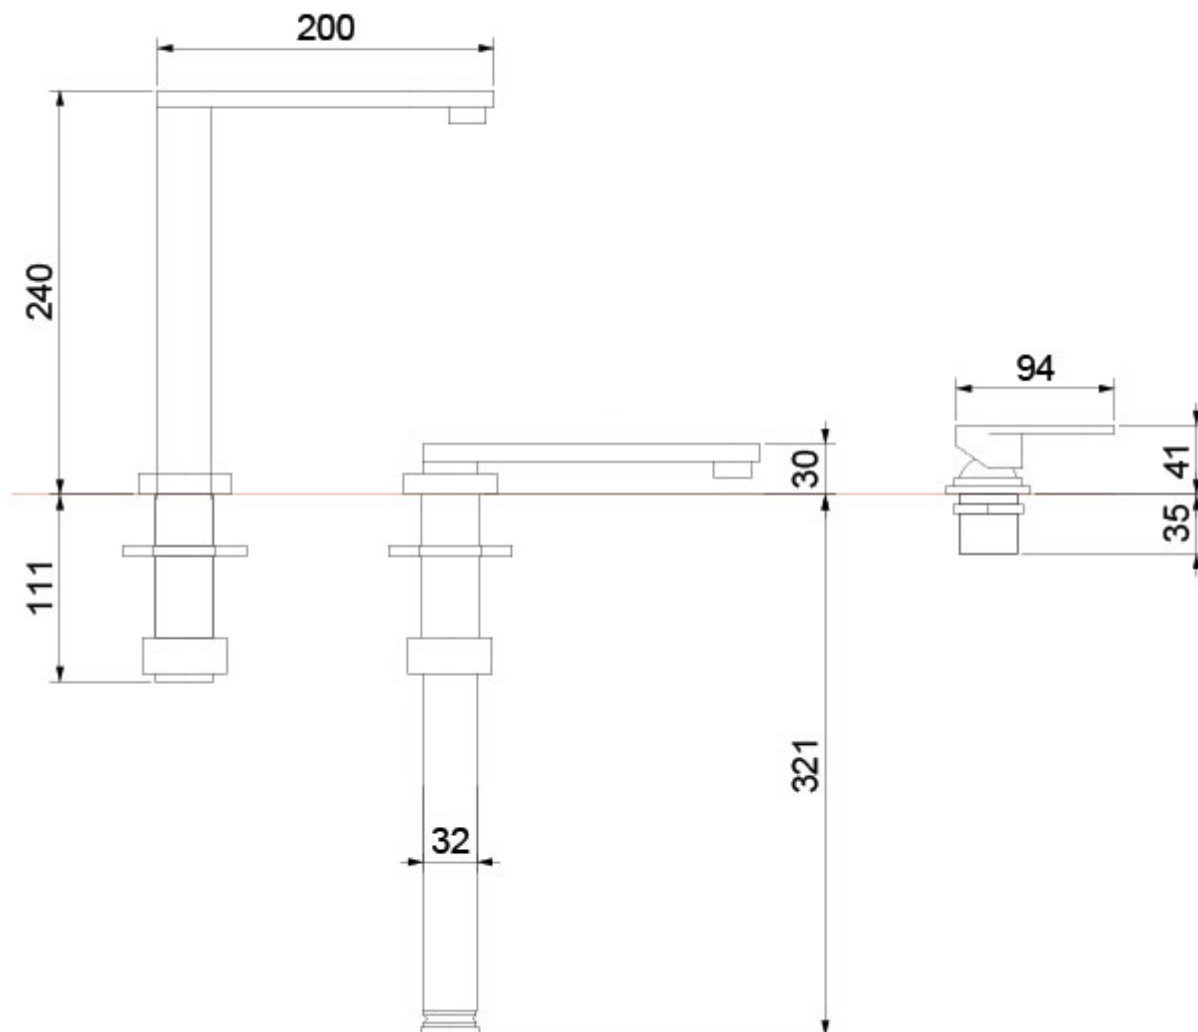

Retractable Basin Tap & Separate Mixer

From
£618.70
Excl. Tax: £515.58

Product Images

Short Description

A chrome plated brass pull-up / push-down basin tap & separate mixer

This innovative mixer tap solution is perfect for installations where the tap needs to push down and out of the way when not in use. Often used as a solution for sinks with lids, the tap can be neatly stowed by simply pushing down on the spout. The mixer does not retract, but remains a low profile design.

The product is available in two spout lengths, either 200mm long or 248mm long. Both items are sold in a chrome plated finish, other finishes are available on request.

Description

Product Drawing

EL-3320AR200 200mm long spout

EL-3320AR248 248mm long spout

Additional Information

Wall Mounted	No
Base Diameter (mm)	55
Hose Connection	1/2" BSP Female
Weight (kg)	1.000000
Finish	Chrome

Product Options

Spout Length (mm):	200.00
	248.00