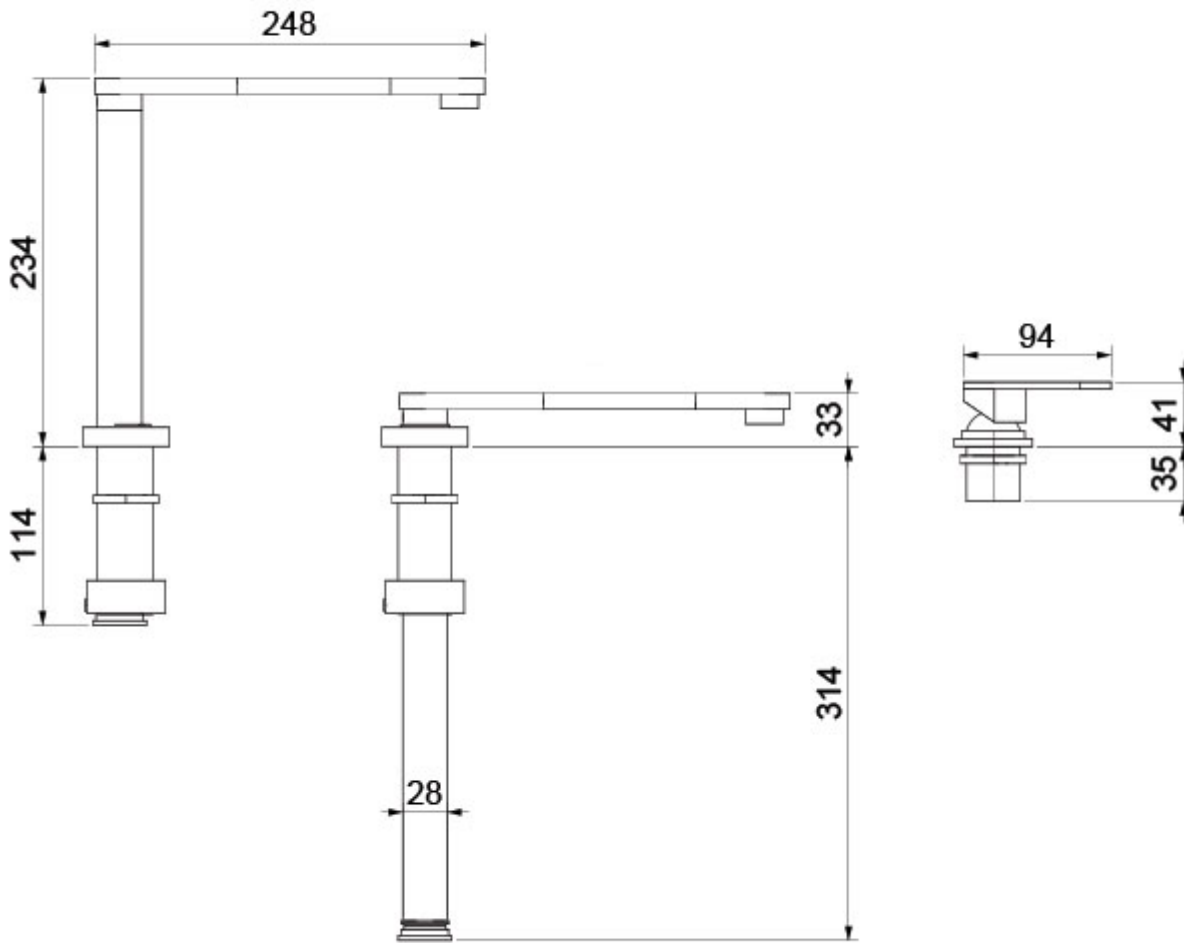

Retractable Basin Tap & Separate Mixer

From
£618.70
Excl. Tax: £515.58

Product Images

Short Description

A chrome plated brass pull-up / push-down basin tap & separate mixer

This innovative mixer tap solution is perfect for installations where the tap needs to push down and out of the way when not in use. Often used as a solution for sinks with lids, the tap can be neatly stowed by simply pushing down on the spout. The mixer does not retract, but remains a low profile design.

The product is available in two spout lengths, either 200mm long or 248mm long. Both items are sold in a chrome plated finish, other finishes are available on request.

Description

Product Drawing

EL-3320AR200 200mm long spout

EL-3320AR248 248mm long spout

Additional Information

Wall Mounted	No
Base Diameter (mm)	55
Hose Connection	1/2" BSP Female
Weight (kg)	1.000000
Finish	Chrome

Product Options

Spout Length (mm):	200.00
	248.00