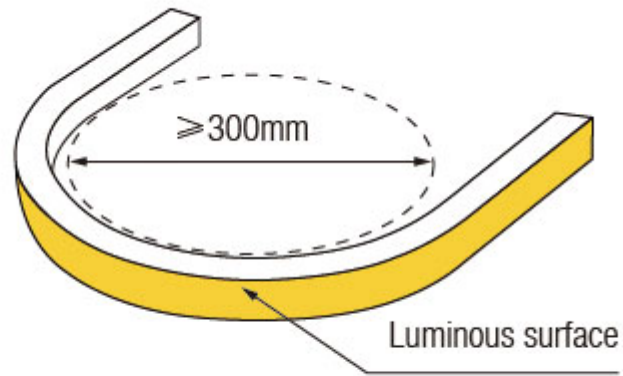

Although the strip has a maximum production length of 5 metres, the special injection moulded end connector ensures that lengths can be abutted to one another and provide a seamless light effect.

The strip is available in single colours and white as well as tunable white, RGB and RGBW.

Description

The Profile

Our neon effect LED strip is the perfect solution for interior or exterior application where a high level of waterproofing is required combined with an excellent light quality. The IP68 rating of the product means that it can be installed in wet locations and is suitable for exterior use. The product is entirely resistant to dust ingress and offers a high level of durability against solvents, saltwater and UV light. This product is made to order is the lengths requested with injection moulded end connectors. This ensures that it is truly underwater rated and a plug and play installation.

The top view product is flexible in the same direction as the lens which means that it can be installed in applications where it must follow a certain radius as well as in straight lengths.

Min Bending diameter

Bend vertical only

16mm x 15mm PU Top View Neon - 5 Watt / Metre

IP68 | Polyurethane construction | 12Vdc available on request | Max. length quoted can be made up of a number of strips wired together in series