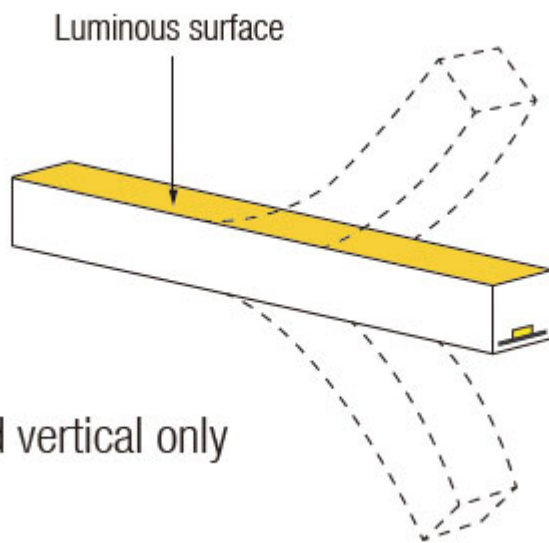

Although the strip has a maximum production length of 5 metres, the special injection moulded end connector ensures that lengths can be abutted to one another and provide a seamless light effect.

The strip is available in single colours and white as well as tunable white, RGB and RGBW.

Description

The Profile

Our neon effect LED strip is the perfect solution for interior or exterior application where a high level of waterproofing is required combined with an excellent light quality. The IP68 rating of the product means that it can be installed in wet locations and is suitable for exterior use. The product is entirely resistant to dust ingress and offers a high level of durability against solvents, saltwater and UV light. This product is made to order is the lengths requested with injection moulded end connectors. This ensures that it is truly underwater rated and a plug and play installation.

The top view product is flexible in the same direction as the lens which means that it can be installed in applications where it must follow a certain radius as well as in straight lengths.

Min Bending diameter

Bend vertical only

16mm x 15mm PU Top View Neon - 5 Watt / Metre

IP68 | Polyurethane construction | 12Vdc available on request | Max. length quoted can be made up of a number of strips wired together in series