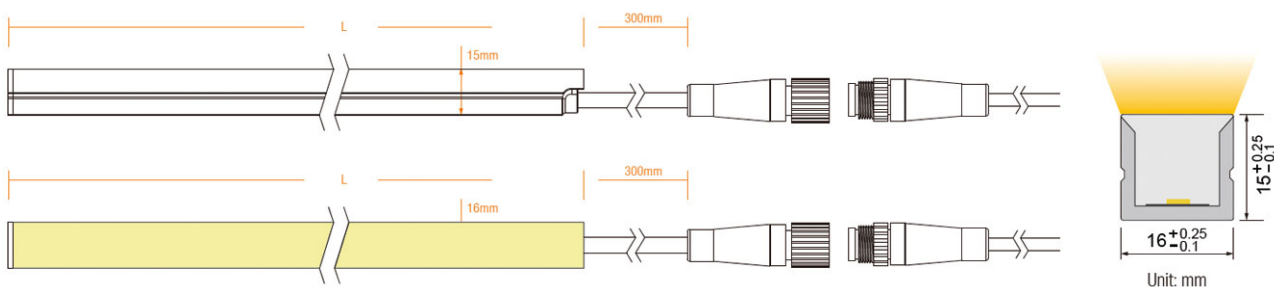

Although the strip has a maximum production length of 5 metres, the special injection moulded end connector ensures that lengths can be abutted to one another and provide a seamless light effect.

The strip is available in single colours and white as well as tunable white, RGB and RGBW.

Description

The Profile

Our neon effect LED strip is the perfect solution for interior or exterior application where a high level of waterproofing is required combined with an excellent light quality. The IP68 rating of the product means that it can be installed in wet locations and is suitable for exterior use. The product is entirely resistant to dust ingress and offers a high level of durability against solvents, saltwater and UV light. This product is made to order is the lengths requested with injection moulded end connectors. This ensures that it is truly underwater rated and a plug and play installation.

The top view product is flexible in the same direction as the lens which means that it can be installed in applications where it must follow a certain radius as well as in straight lengths.

Min Bending diameter

Bend vertical only

16mm x 15mm PU Top View Neon - 5 Watt / Metre

IP68 | Polyurethane construction | 12Vdc available on request | Max. length quoted can be made up of a number of strips wired together in series