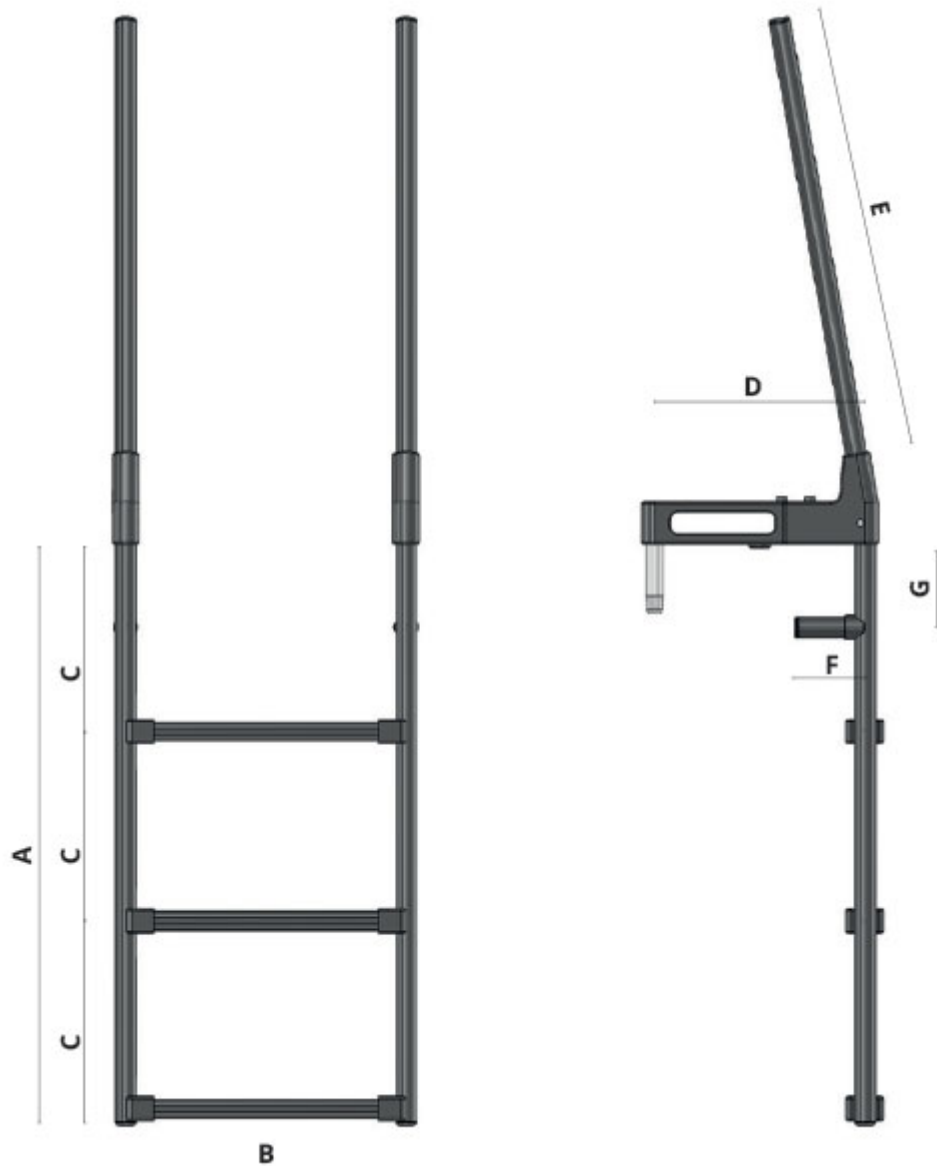

## Short Description

**A fully customisable drop-in ladder manufactured to client's required dimensions.**

The Versari & Delmonte removable carbon fibre ladder is a practical and beautiful swim ladder solution. Designed for those seeking a lightweight product that folds neatly into a padded storage bag, the ladder offers a comfortable user experience. All too often yacht swim ladders are too small and difficult to use, this drop-in solution provides the answer. Long integrated handles make climbing in and out of the water a pleasure and

provide much needed security for all users.

The ladder is supplied with 316-grade stainless steel deck sockets and features anodised aluminium brackets and hinges and a gloss lacquered carbon fibre structure.

## Product Drawings & Specification

A	Step length	810mn standard or any value on request
B	Total width	400mm standard or any value on request
C	Distance between steps	270mm standard or any value on request
D	Fixing distance inboard	300mm standard or any value on request
E	Handle length	650mm standard or any value on request
F	Support leg length	on request
G	Support leg distance	on request
H	Number of steps	3 standard or on request
	Carbon fibre finish	gloss or satin