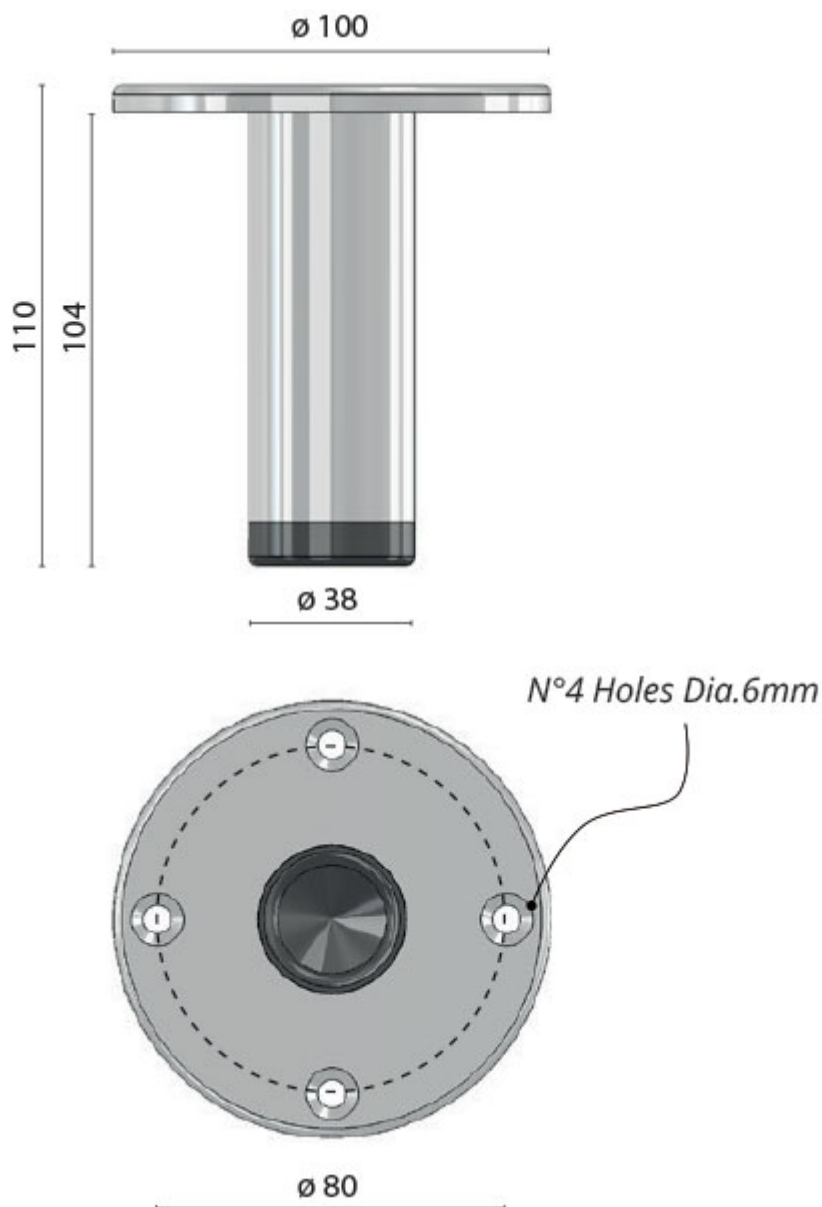

## Short Description

**A fully customisable drop-in ladder manufactured to client's required dimensions.**

The Versari & Delmonte removable carbon fibre ladder is a practical and beautiful swim ladder solution. Designed for those seeking a lightweight product that folds neatly into a padded storage bag, the ladder offers a comfortable user experience. All too often yacht swim ladders are too small and difficult to use, this drop-in solution provides the answer. Long integrated handles make climbing in and out of the water a pleasure and

provide much needed security for all users.

The ladder is supplied with 316-grade stainless steel deck sockets and features anodised aluminium brackets and hinges and a gloss lacquered carbon fibre structure.

## Product Drawings & Specification

A	Step length	810mn standard or any value on request
B	Total width	400mm standard or any value on request
C	Distance between steps	270mm standard or any value on request
D	Fixing distance inboard	300mm standard or any value on request
E	Handle length	650mm standard or any value on request
F	Support leg length	on request
G	Support leg distance	on request
H	Number of steps	3 standard or on request
	Carbon fibre finish	gloss or satin