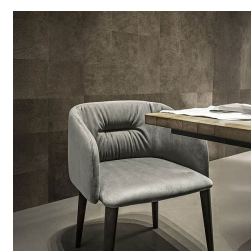

Sofy Dining Chair

Product Images

Short Description

Sofy Dining Chair by Frag Srl

The Sofy Dining Chair by Frag Srl exudes timeless elegance and exceptional craftsmanship. Its welcoming shell, upholstered in soft leather, is beautifully complemented by legs crafted from walnut-tinted ash wood, creating a stunning contrast of colour and texture.

The chair's expertly processed leather is highlighted by delicate details, such as the central seam on the backrest, which adds a refined decorative touch. The multi-layered shell is padded with flame-retardant polyurethane foam for both comfort and safety, while the upholstery is available in a range of premium leather or fabric options from Frag's exclusive collection. The ash wood legs provide a sophisticated finish, making the Sofy Dining Chair a perfect blend of style, comfort, and craftsmanship for any dining space.

A Variety of Finishes and Upholstery for Every Taste

Frag Srl offers an extensive collection of furniture, including chairs, bar stools, armchairs, sofas, desks, and tables. Each piece is available in a wide variety of finishes and upholstery options, such as leather, saddle leather, fabrics, steel, and wood. This diversity means we can cater to various tastes and styles, ensuring every customer finds the perfect piece to complement their space.