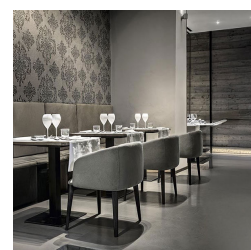

Sofy Dining Chair

Product Images

Short Description

Sofy Dining Chair by Frag Srl

The Sofy Dining Chair by Frag Srl exudes timeless elegance and exceptional craftsmanship. Its welcoming shell, upholstered in soft leather, is beautifully complemented by legs crafted from walnut-tinted ash wood, creating a stunning contrast of colour and texture.

The chair's expertly processed leather is highlighted by delicate details, such as the central seam on the backrest, which adds a refined decorative touch. The multi-layered shell is padded with flame-retardant polyurethane foam for both comfort and safety, while the upholstery is available in a range of premium leather or fabric options from Frag's exclusive collection. The ash wood legs provide a sophisticated finish, making the Sofy Dining Chair a perfect blend of style, comfort, and craftsmanship for any dining space.

A Variety of Finishes and Upholstery for Every Taste

Frag Srl offers an extensive collection of furniture, including chairs, bar stools, armchairs, sofas, desks, and tables. Each piece is available in a wide variety of finishes and upholstery options, such as leather, saddle leather, fabrics, steel, and wood. This diversity means we can cater to various tastes and styles, ensuring every customer finds the perfect piece to complement their space.