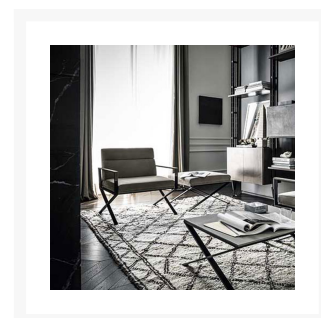

Sahrai Pouf

Product Images

Short Description

Sahrai Pouf by Frag Srl

The Sahrai Pouf by Frag Srl is a stunning piece that combines modern design with exceptional craftsmanship. Inspired by the iconic "X"-shaped director's chair, the base of this pouf is cleverly reimagined by flipping the shape horizontally, creating a distinctive and elegant form.

The pouf features a polished steel frame, providing a sleek and sturdy foundation, while the top is elegantly padded with a soft leather cushion. This luxurious upholstery adds both comfort and refinement, making the Sahrai Pouf an ideal complement to the Sahrai Lounge Armchair and Coffee Table within the collection. Perfect for contemporary interiors, the Sahrai Pouf brings a touch of sophisticated style to any space,