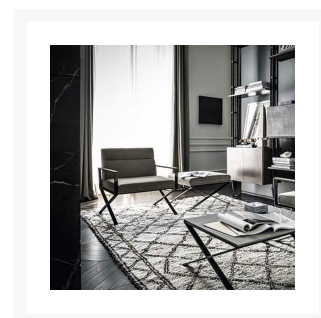

Sahrai Pouf

Product Images

Short Description

Sahrai Pouf by Frag Srl

The Sahrai Pouf by Frag Srl is a stunning piece that combines modern design with exceptional craftsmanship. Inspired by the iconic "X"-shaped director's chair, the base of this pouf is cleverly reimagined by flipping the shape horizontally, creating a distinctive and elegant form.

The pouf features a polished steel frame, providing a sleek and sturdy foundation, while the top is elegantly padded with a soft leather cushion. This luxurious upholstery adds both comfort and refinement, making the Sahrai Pouf an ideal complement to the Sahrai Lounge Armchair and Coffee Table within the collection. Perfect for contemporary interiors, the Sahrai Pouf brings a touch of sophisticated style to any space,

A Variety of Finishes and Upholstery for Every Taste

Frag Srl offers an extensive collection of furniture, including chairs, bar stools, armchairs, sofas, desks, and tables. Each piece is available in a wide variety of finishes and upholstery options, such as leather, saddle leather, fabrics, steel, and wood. This diversity means we can cater to various tastes and styles, ensuring every customer finds the perfect piece to complement their space.